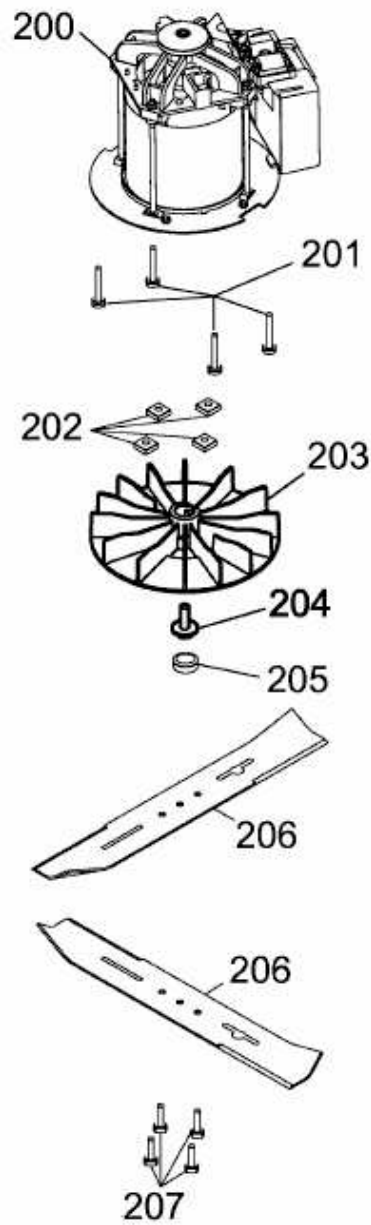

BLUE POWER 34 E > 18AWF1X1650 (2016) > MESSER, MOTOR

E3-06883A-01