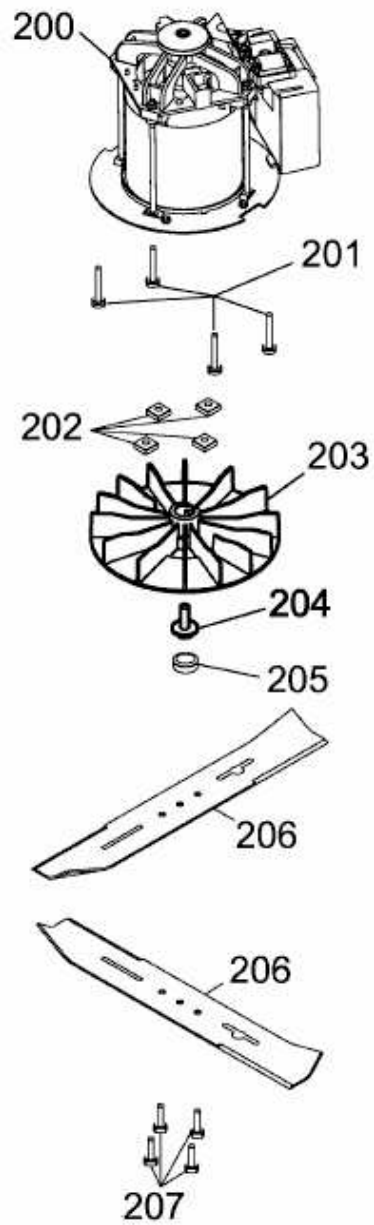

BLUE POWER 34 E > 18AWF1X1650 (2015) > MESSER, MOTOR

E3-06883A-01