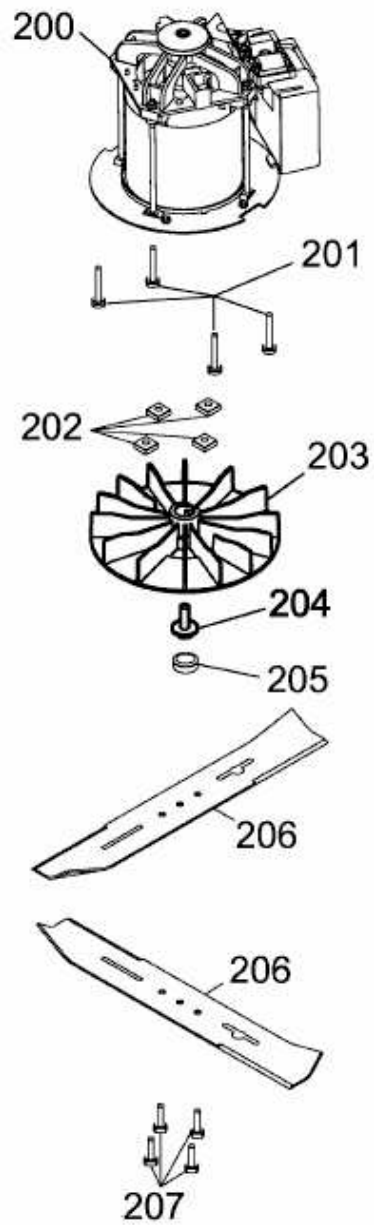

BLUE POWER 34 E > 18AWF1X1650 (2014) > MESSER, MOTOR

E3-06883A-01