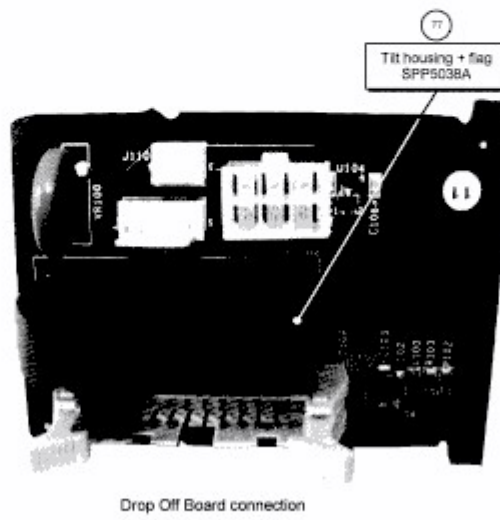

LAWNKEEPER 500 > 18AO05LA603 (2013) > PLATINE HEBE- KIPP-SENSOR

E3-09459A-01