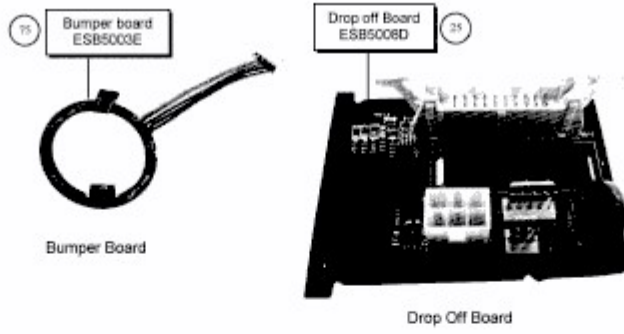

LAWNKEEPER 500 > 18AO05LA603 (2013) > PLATINE HEBE- KIPP-SENSOR

E3-09459A-01