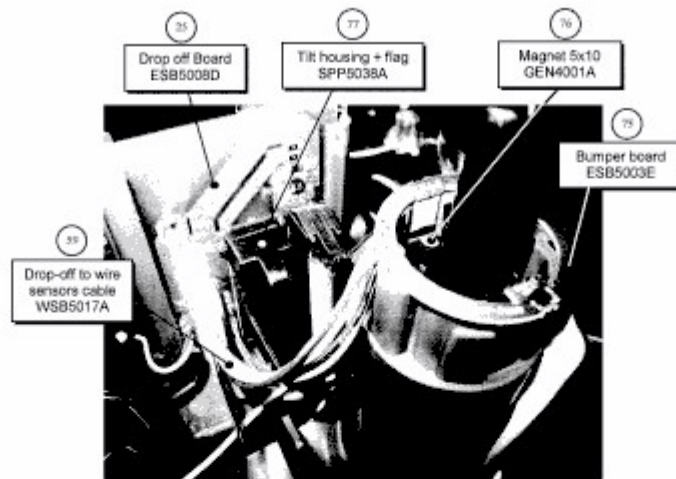

LAWNKEEPER 500 > 18AO05LA603 (2013) > PLATINE STOSSFÄNGER, SENSORSTAB

Bumper and Drop-Off Boards Location

Bumper sensor ball and cover

E3-09458A-01