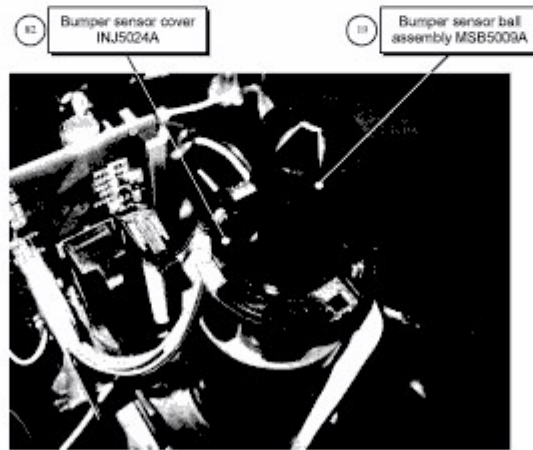

LAWNKEEPER 500 > 18AO05LA603 (2013) > PLATINE STOSSFÄNGER, SENSORSTAB

Bumper and Drop-Off Boards Location

Bumper sensor ball and cover

E3-09458A-01