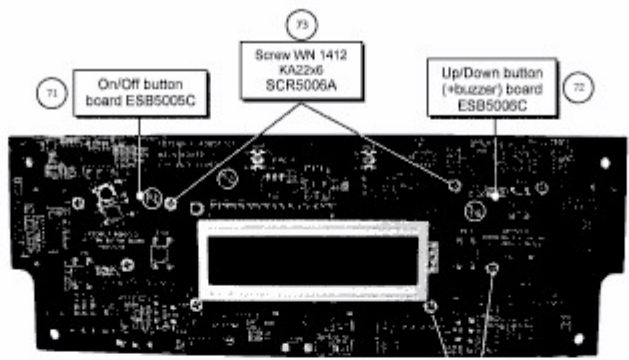

LAWNKEEPER 500 > 18AO05LA603 (2013) > HAUPTPLATINE

Main Board Top View

E3-09457A-01