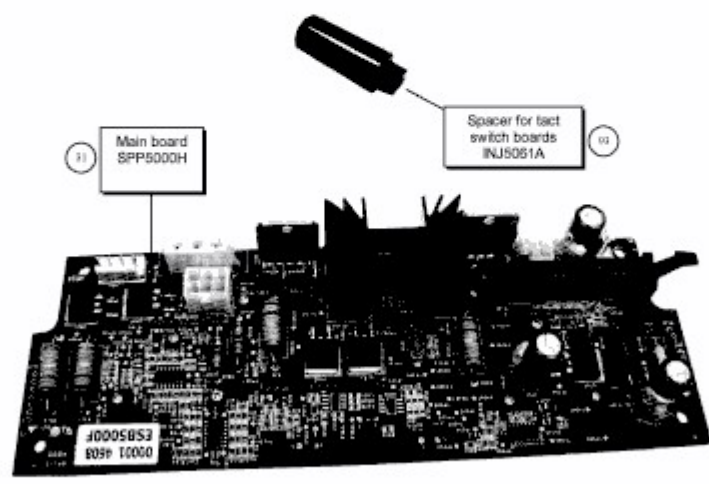

LAWNKEEPER 500 > 18AO05LA603 (2013) > HAUPTPLATINE

Main Board Top View

E3-09457A-01