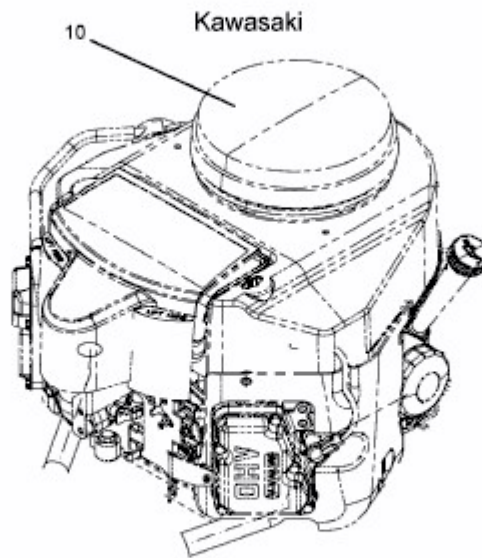

RZTS 46 > 17BICBDT603 (2016) > MOTOR KAWASAKI

Model: FR
Code: FR 651 V - AS 51

E3-08383A-01