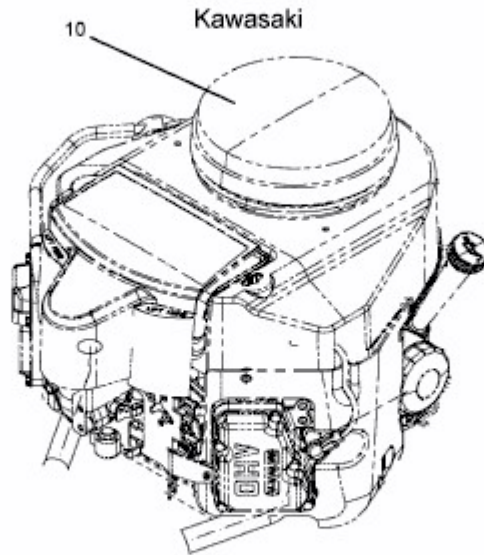

Z-FORCE SZ 48 > 17AIDGHB603 (2016) > MOTOR KAWASAKI

Model: FR  
Code: FR 651 V - AS 51

E3-08383A-01