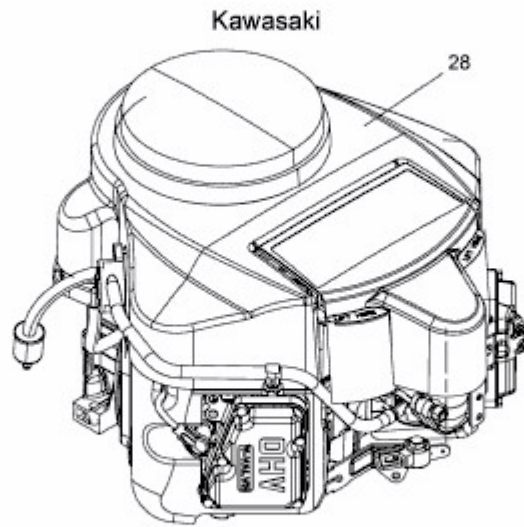

Z-FORCE SZ 48 > 17AIDGHB603 (2015) > MOTOR KAWASAKI

Model: FR
Code: FR 651 V - AS 05

E3-03480A-01