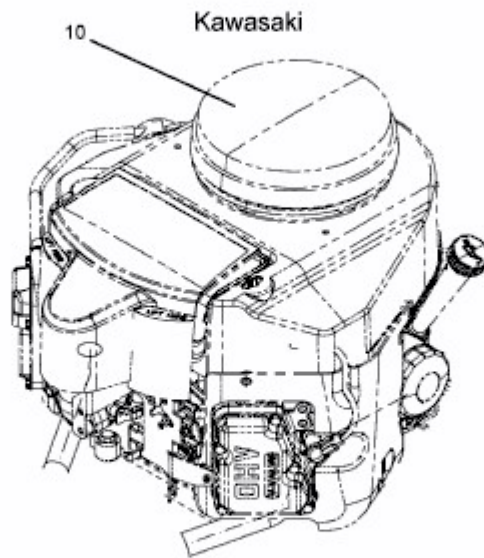

RZTL 50 > 17AICACP603 (2014) > MOTOR KAWASAKI

Model: FR
Code: FR 651 V - AS 51

E3-08383A-01