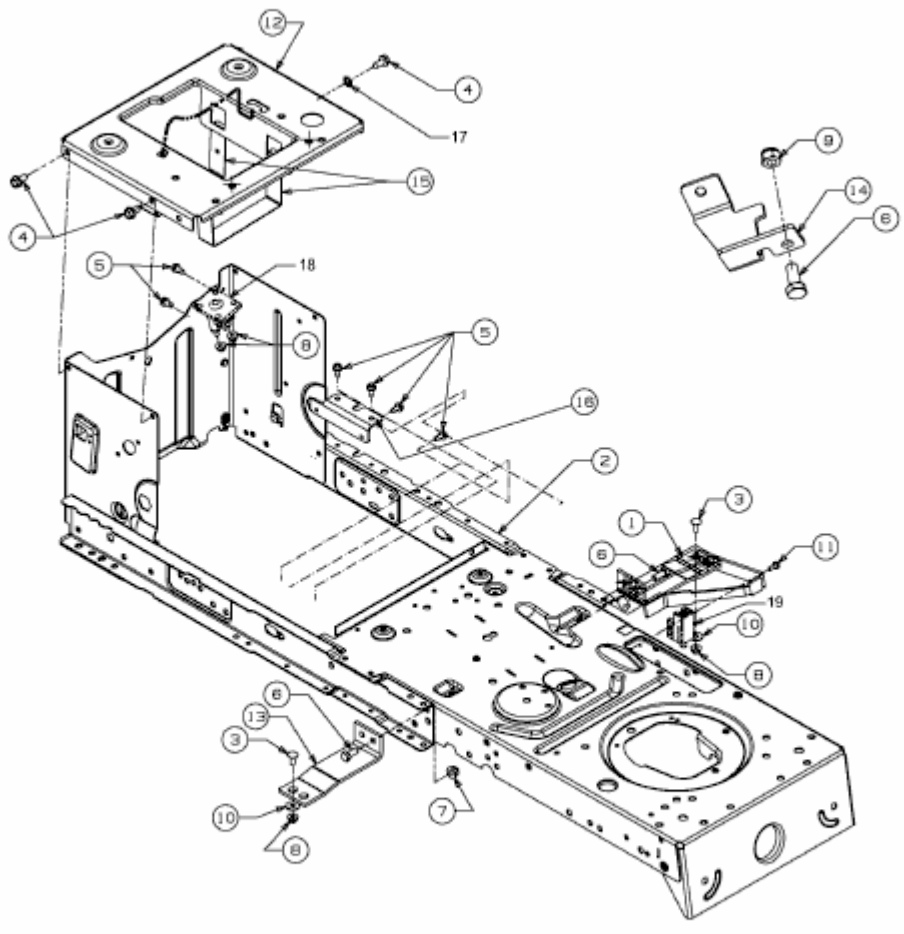

ADVANCE PG 160 HK > 13TG79KG676 (2013) > RAHMEN

E3-07508B-01