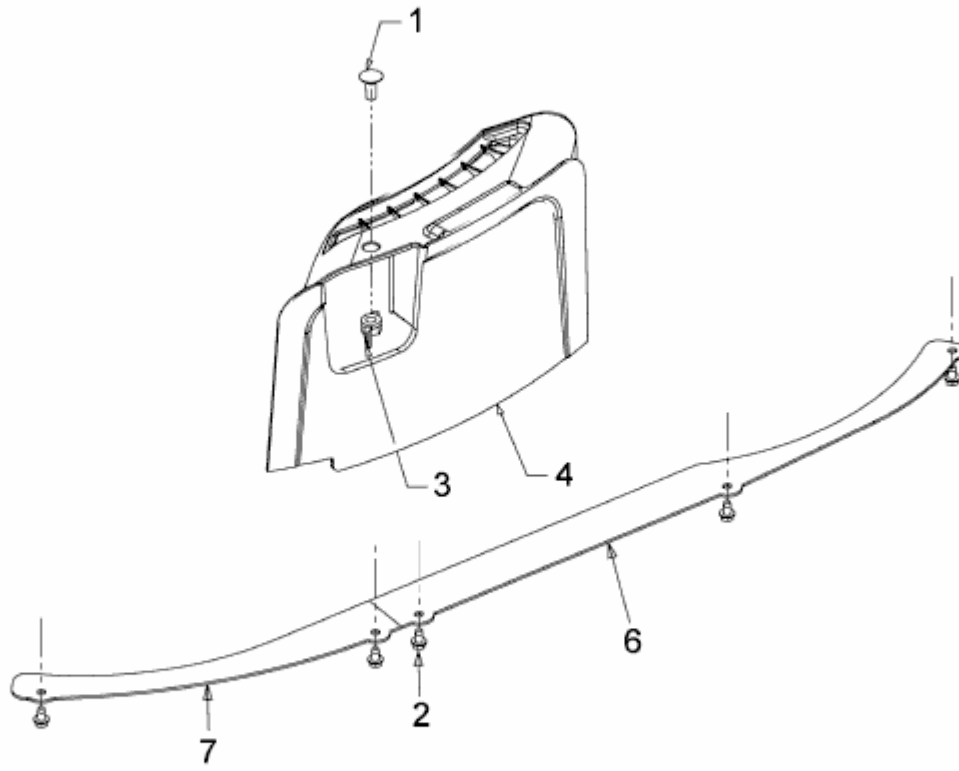

ADVANCE PG 160 HK > 13TG79KG676 (2013) > MULCH KITS

E3-02079A-01