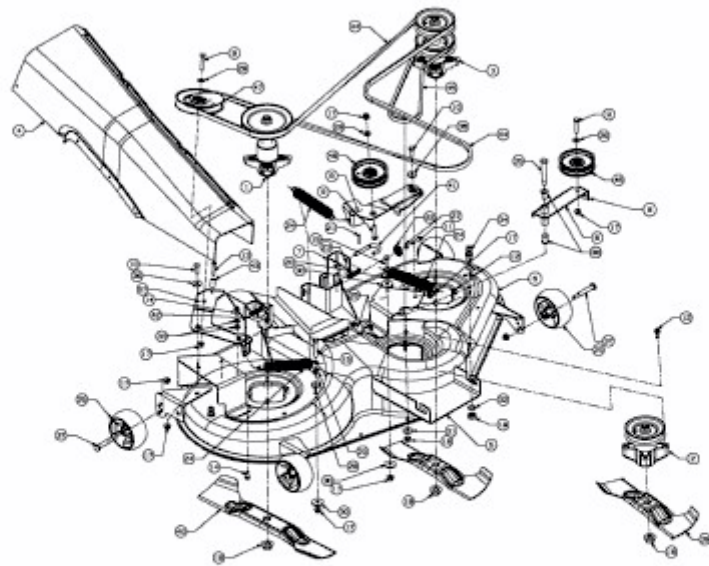

CC 1024 RD-J > 13MI51AJ603 (2011) > MÄHWERK J (48"/122CM)

E3-02078F-01