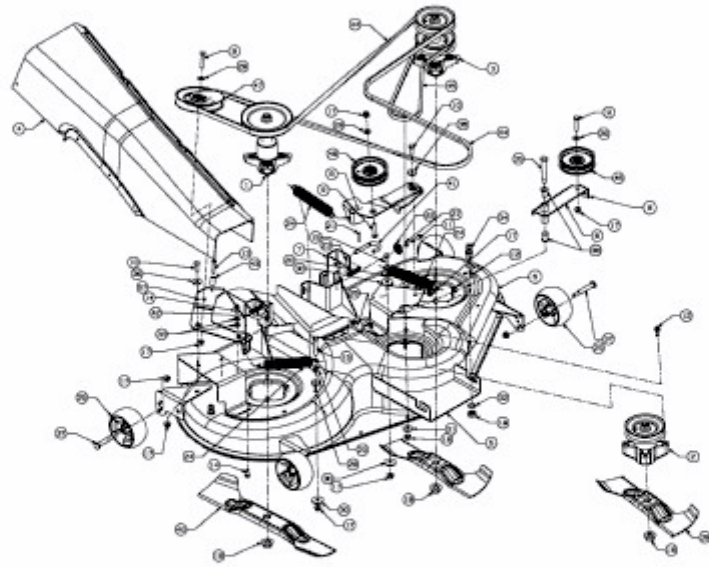

CC 1024 RD-J > 13MI51AJ403 (2011) > MÄHWERK J (48"/122CM)

E3-02078F-01