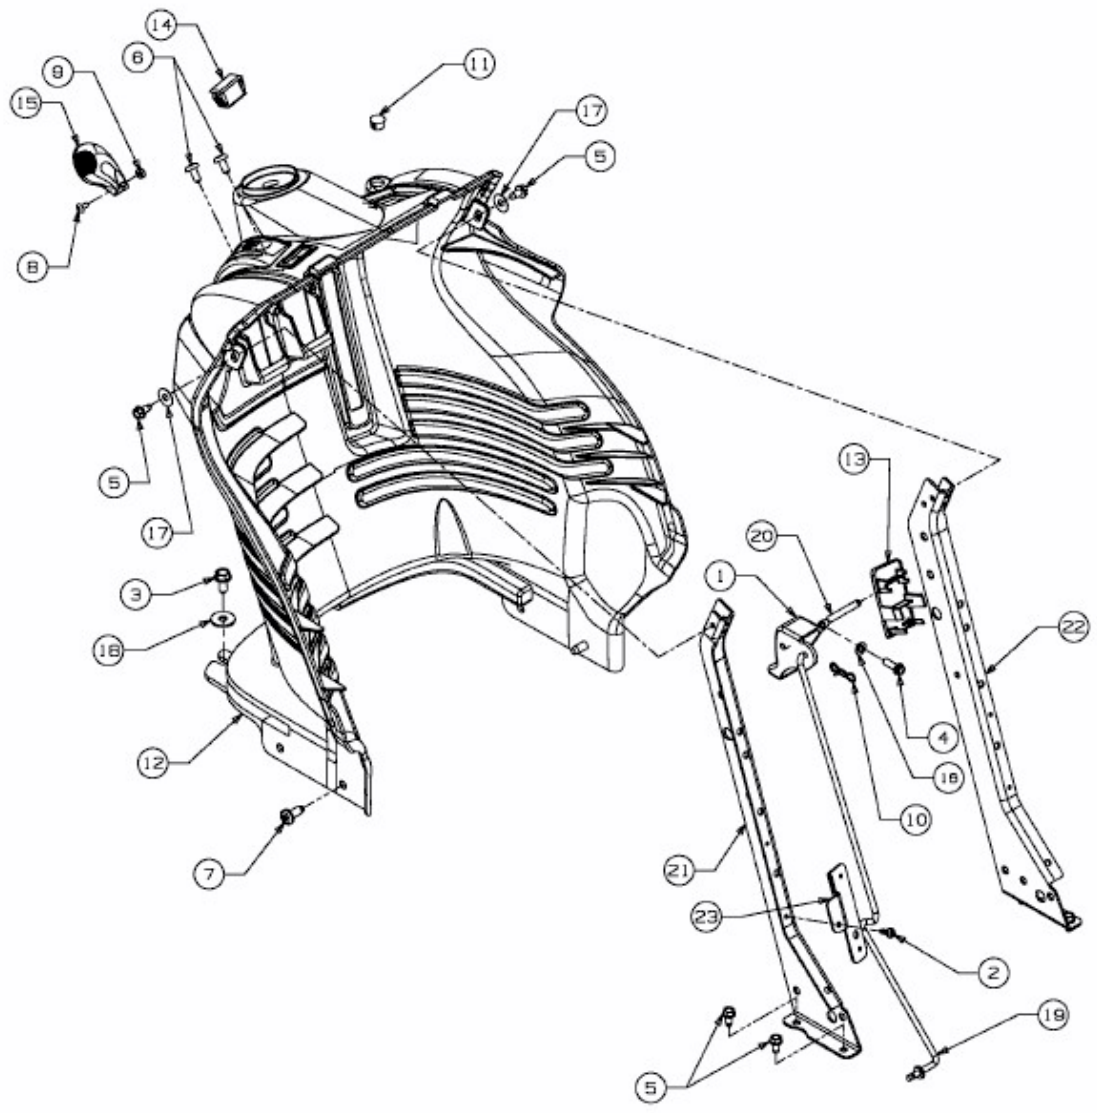

GL 15.5/92 H > 13HM99GE640 (2016) > ARMATURENBRETT

E3-09125A-01