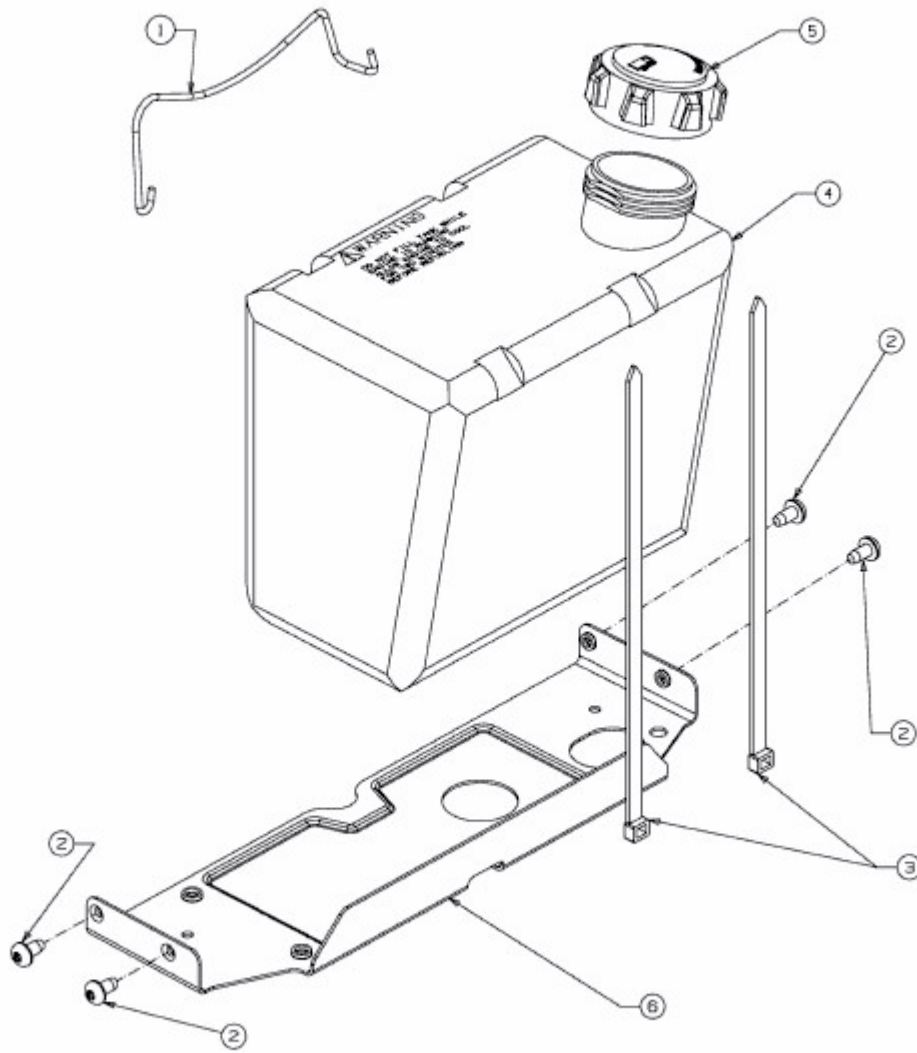

MASTERCUT 92-155 AB 2017 > 13HM765E659 (2017) > TANK

E3-07426B-01