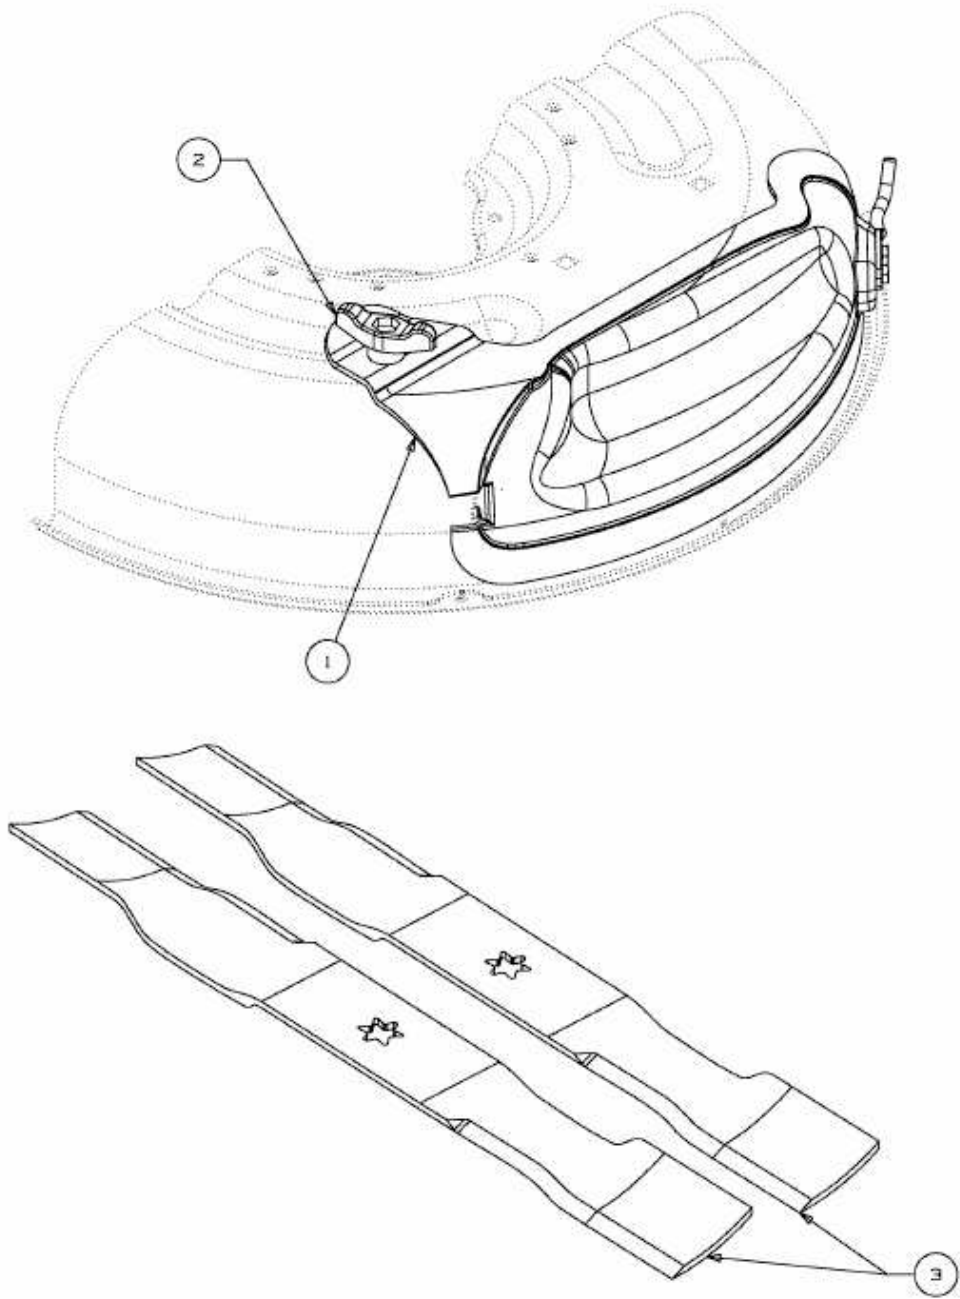

282-117 TWINKH > 13HI93GT615 (2016) > MULCHKLAPPE, MULCHMESSER

E3-08366B-01