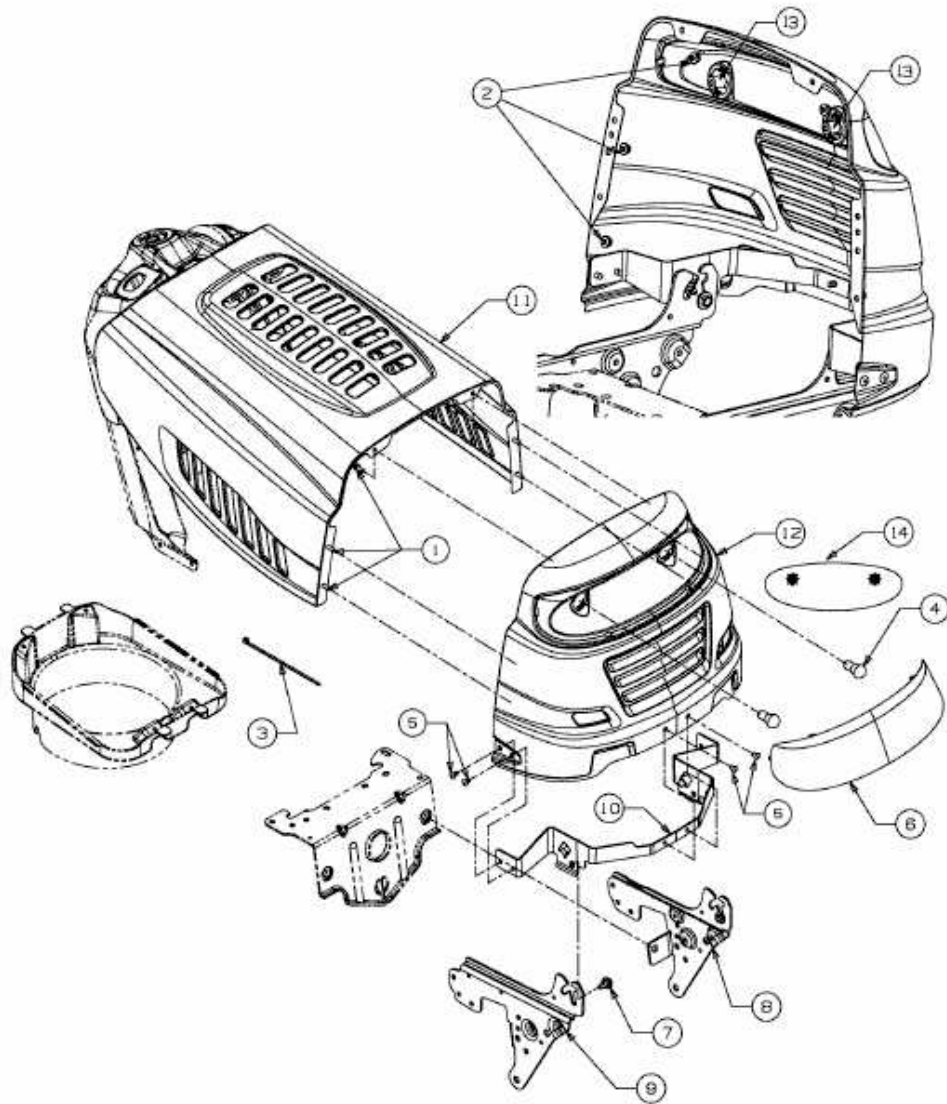

SMART RF 125 H > 13HH795F676 (2014) > MOTORHAUBE 5-STYLE

E3-08098B-01