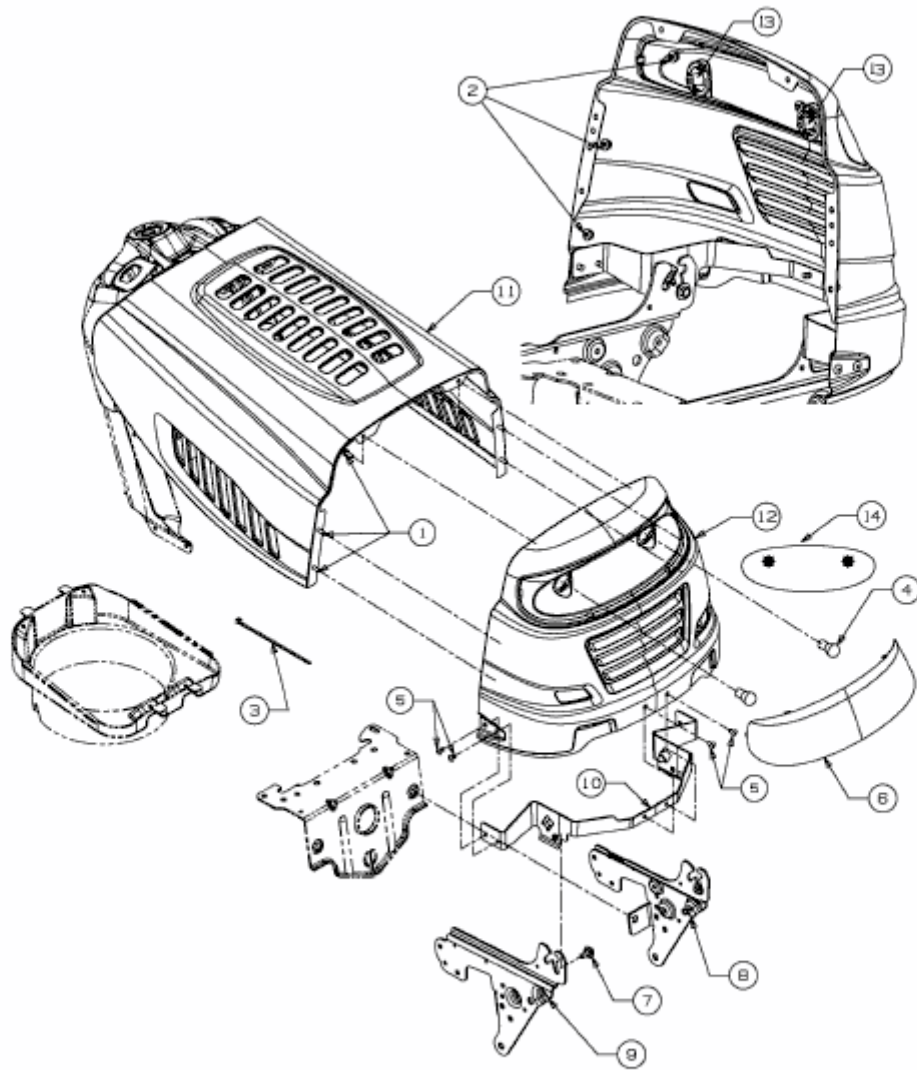

SMART RC 125 > 13HH765C600 (2014) > MOTORHAUBE 5-STYLE

E3-08098B-01