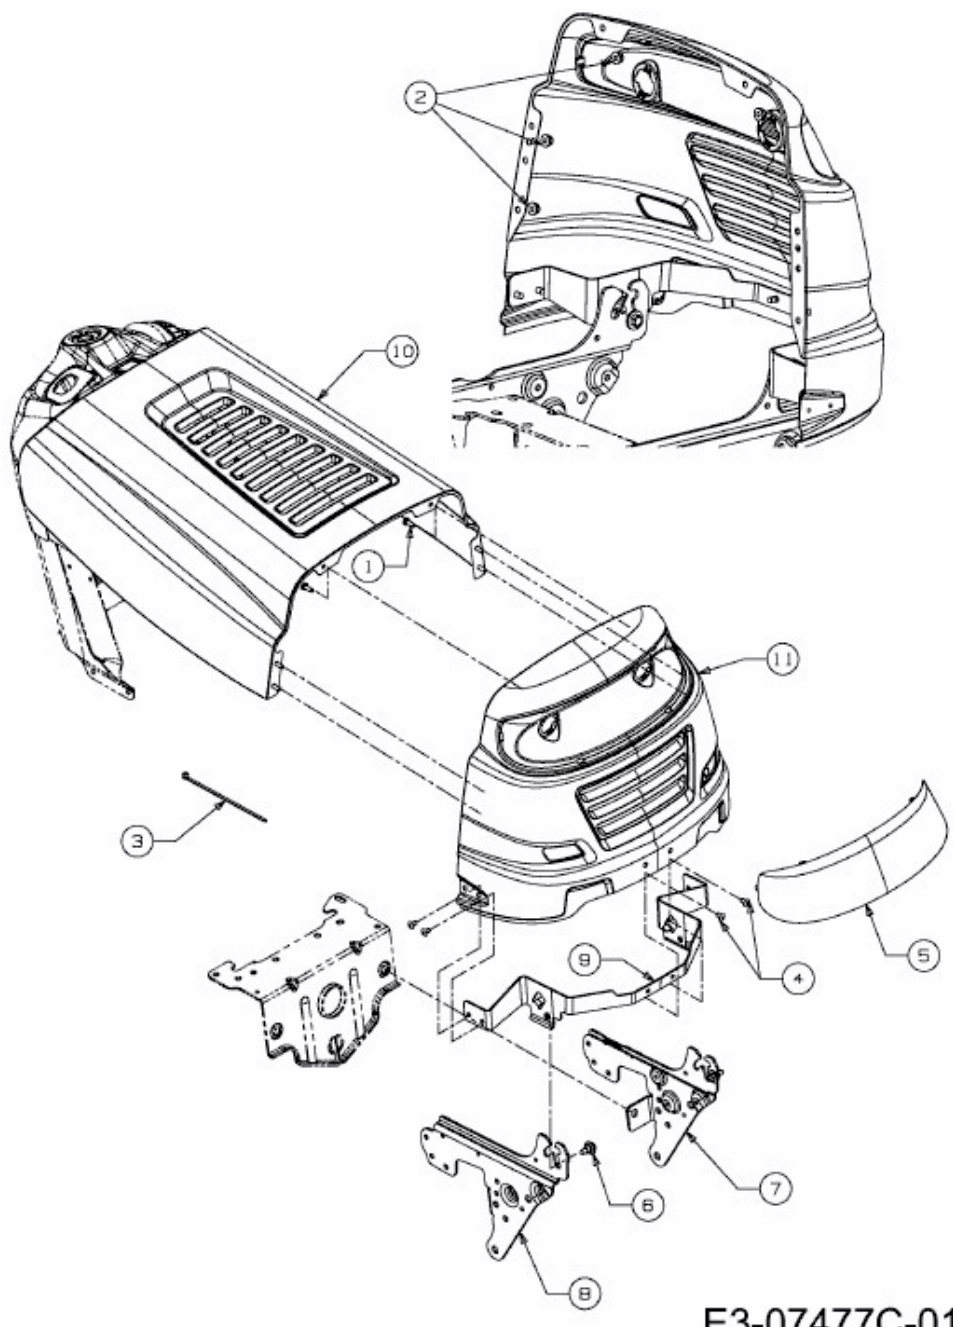

MASTERCUT 76 > 13HH761C659 (2015) > MOTORHAUBE 1-STYLE

E3-07477C-01