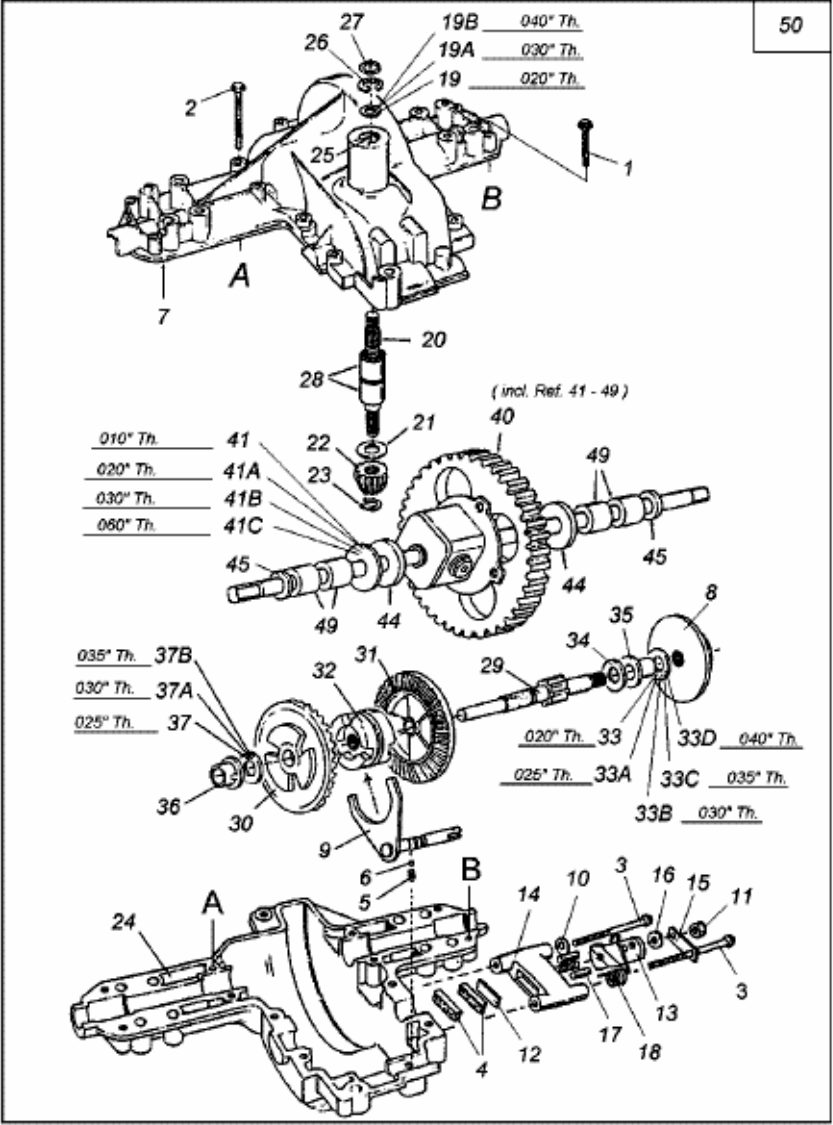

MODEL 618-0167B
SINGLE SPEED TRANSAXLE - LH.

RIDER MODELS 760 THRU 769

50

E3-01318A-01