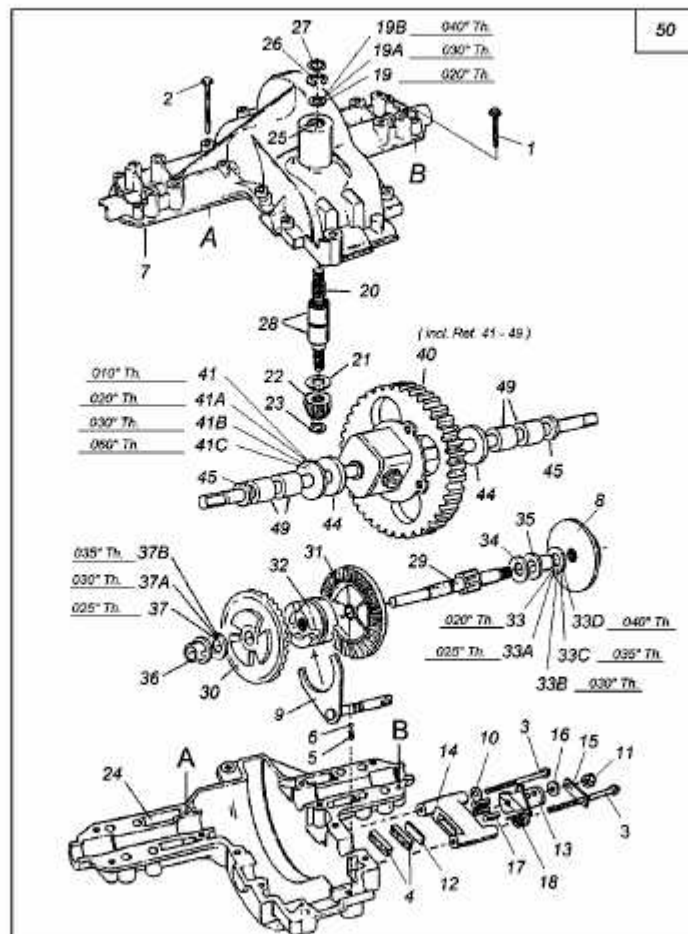

MODEL 618-0167B
SINGLE SPEED TRANSAXLE - LH.

RIDER MODELS 760 THRU 769

E3-01318A-01