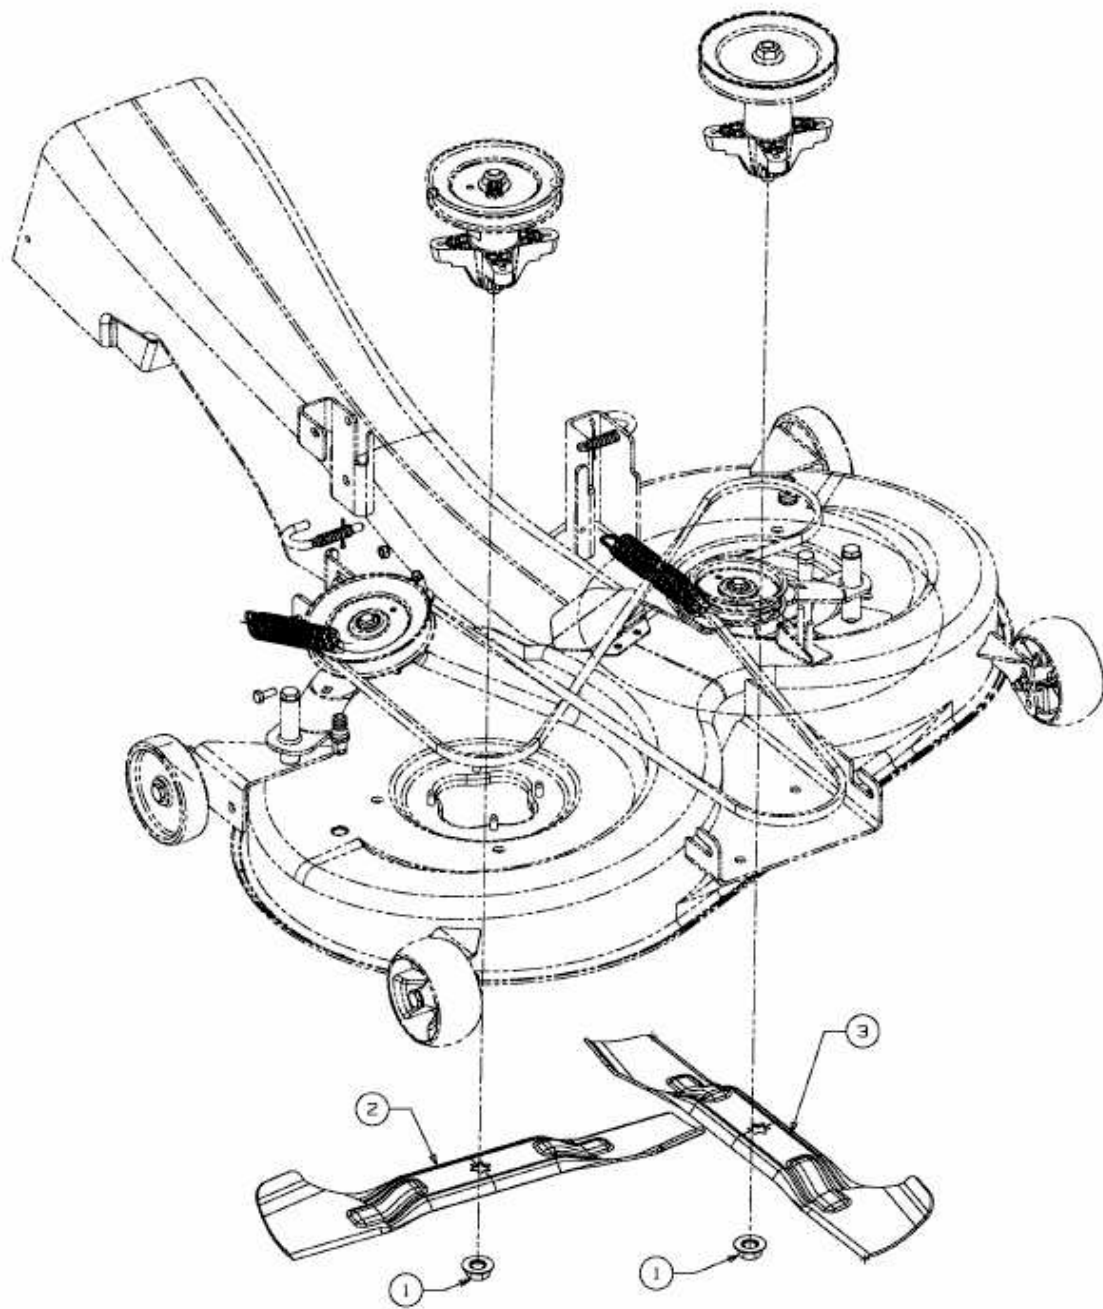

GLX 105 RH > 13DJ51GN490 (2011) > HIGH LIFT MESSER

E3-03077A-01