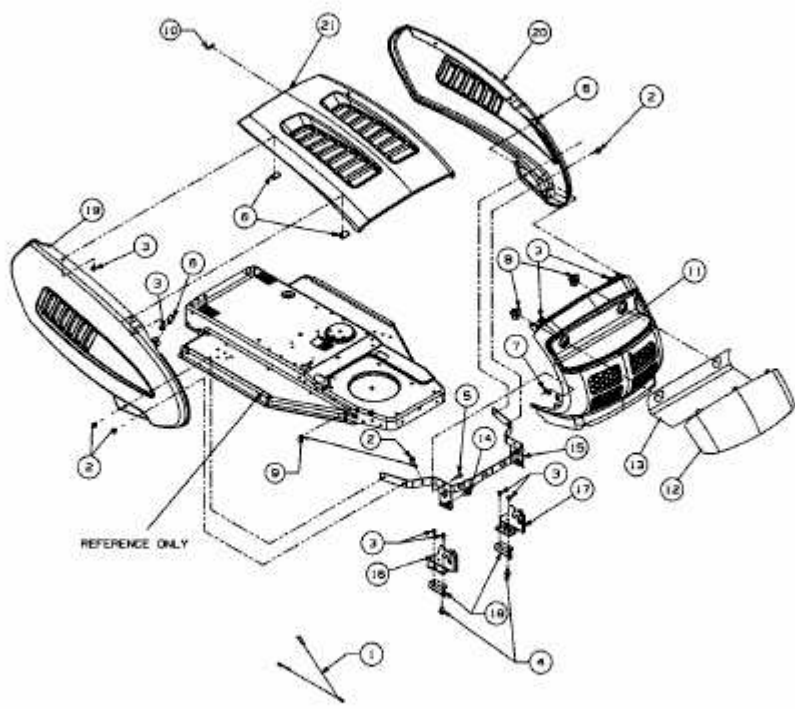

SPIDER 91/125 > 13DH453B631 (2008) > MOTORHAUBE 3-STYLE

E3-02428B-01