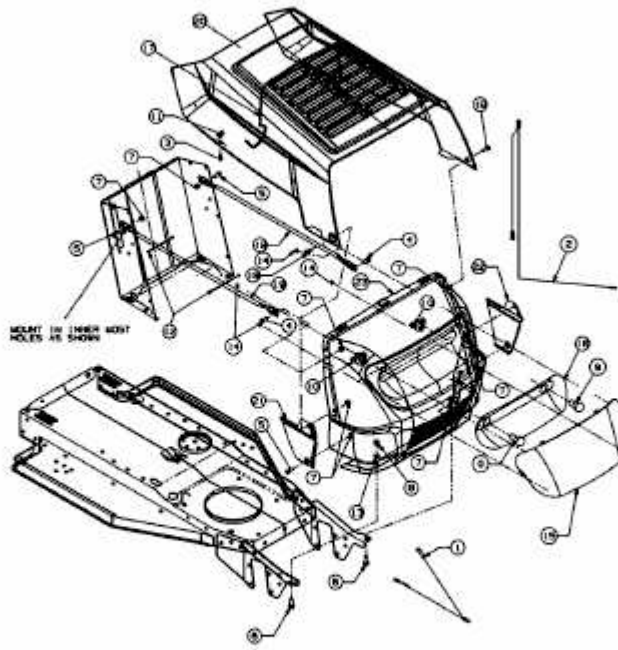

SPIDER 92 RD > 13DH452E676 (2008) > MOTORHAUBE 2-STYLE

E3-02058B-01