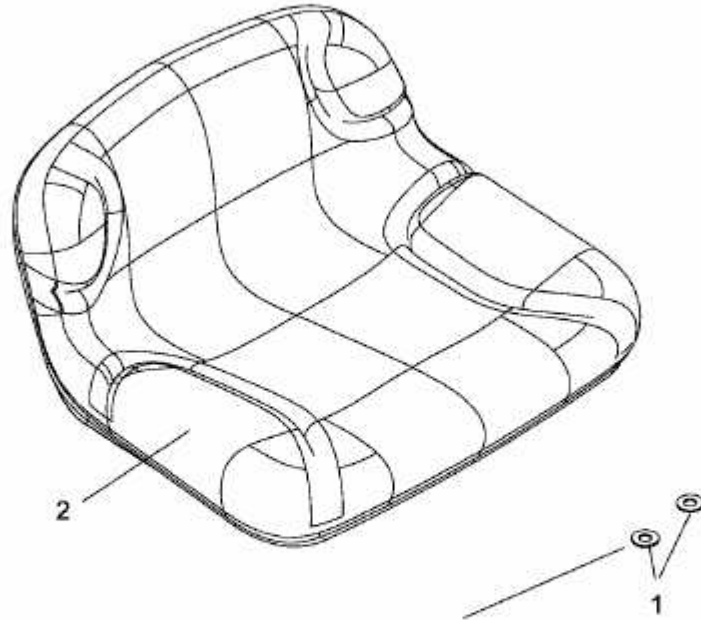

SPIDER 92 RD > 13DH452E676 (2008) > SITZ

THESE WASHERS ARE TO BE USED
IN BETWEEN FRONT TWO RIVET NUTS
IN BOTTOM OF SEAT PAN AND SEAT
MOUNTING PLATE.

E3-03973A-01