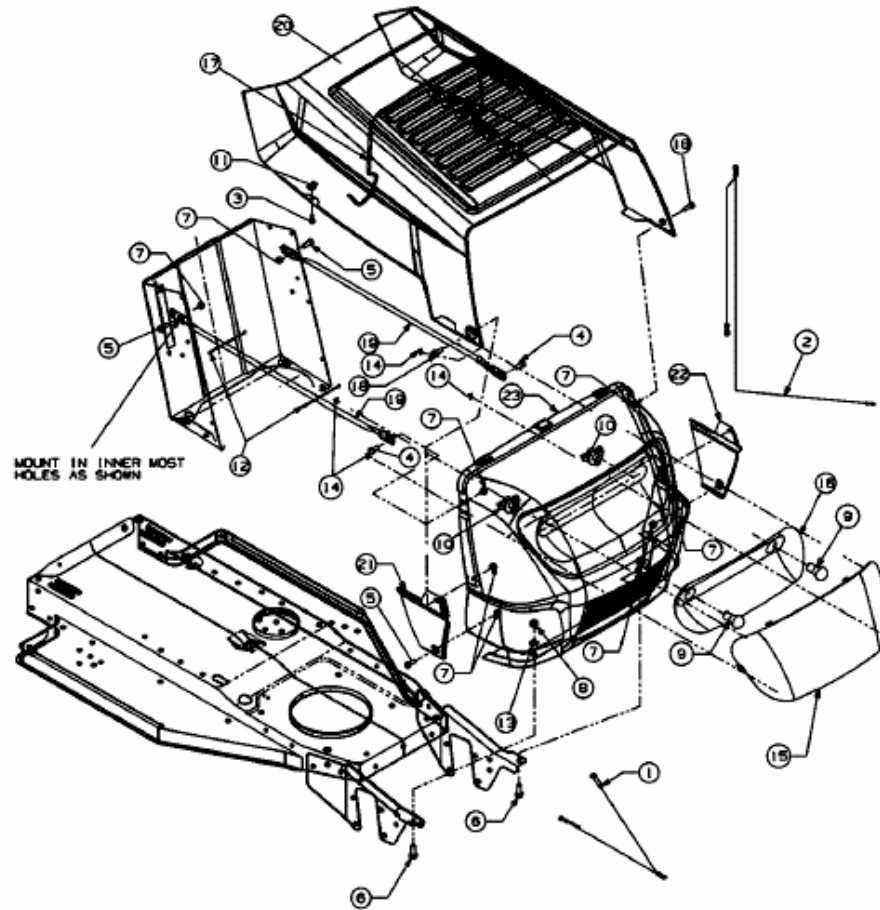

SPIDER 76 RD > 13DH452C676 (2008) > MOTORHAUBE 2-STYLE

E3-02058B-01