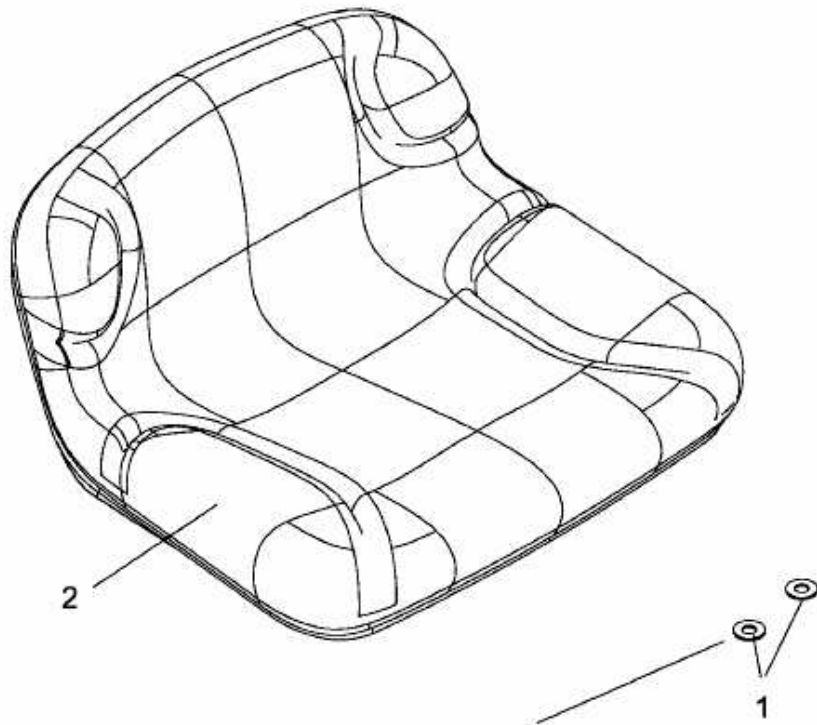

SPIDER 76 RD > 13DH452C676 (2008) > SITZ

THESE WASHERS ARE TO BE USED
IN BETWEEN FRONT TWO RIVET NUTS
IN BOTTOM OF SEAT PAN AND SEAT
MOUNTING PLATE.

E3-03973A-01