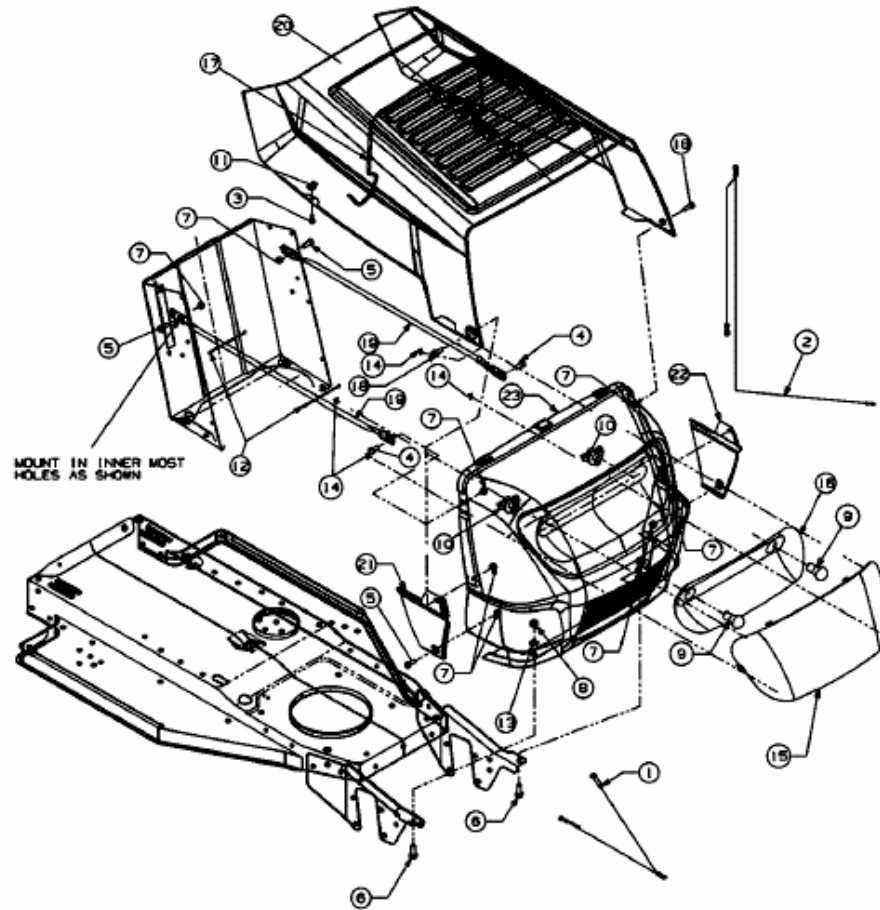

SPIDER 76 RD > 13DH452C467 (2008) > MOTORHAUBE 2-STYLE

E3-02058B-01