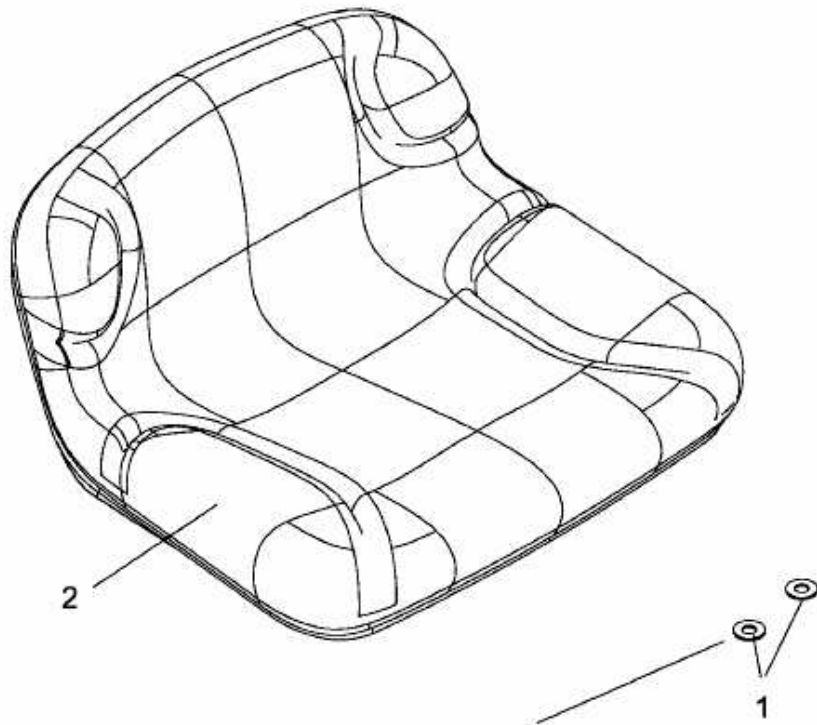

SPIDER 76 RD > 13DH452C467 (2008) > SITZ

THESE WASHERS ARE TO BE USED
IN BETWEEN FRONT TWO RIVET NUTS
IN BOTTOM OF SEAT PAN AND SEAT
MOUNTING PLATE.

E3-03973A-01