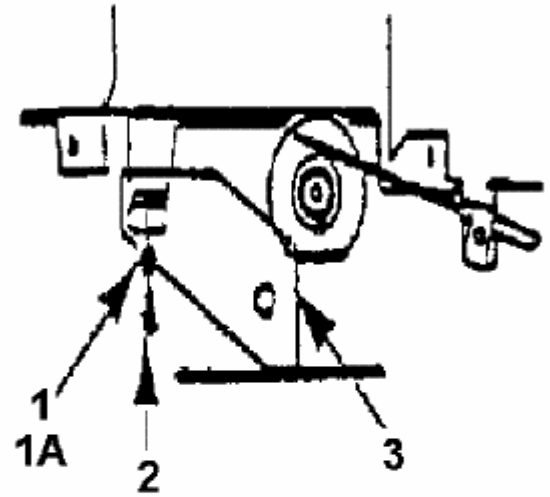

Throttle Limiter Screw
is mounted here

fsg