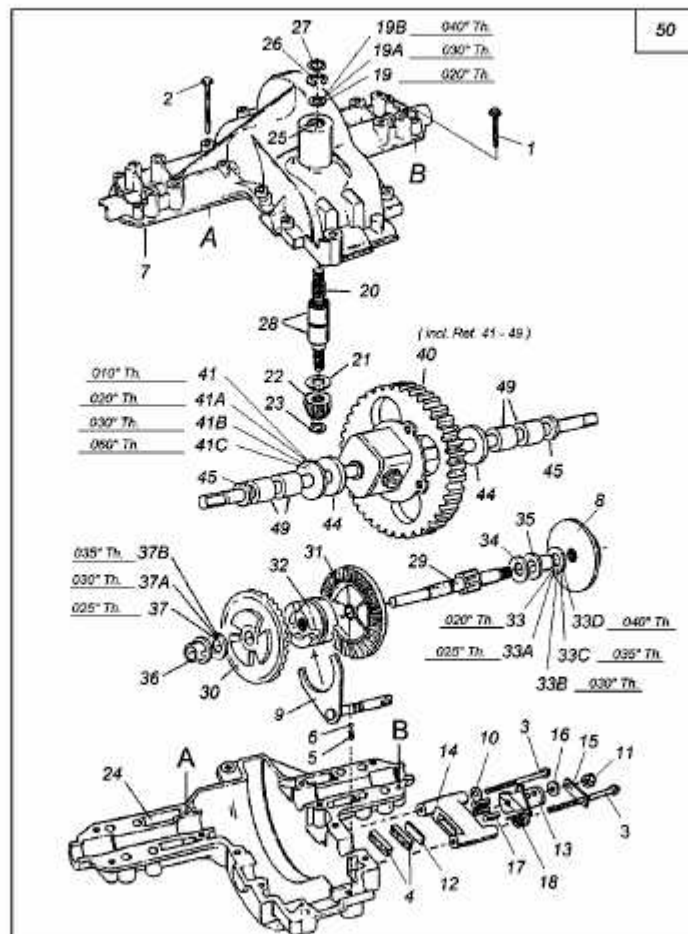

MODEL 618-0167B
SINGLE SPEED TRANSAXLE - LH.

RIDER MODELS 760 THRU 769

50

E3-01318A-01