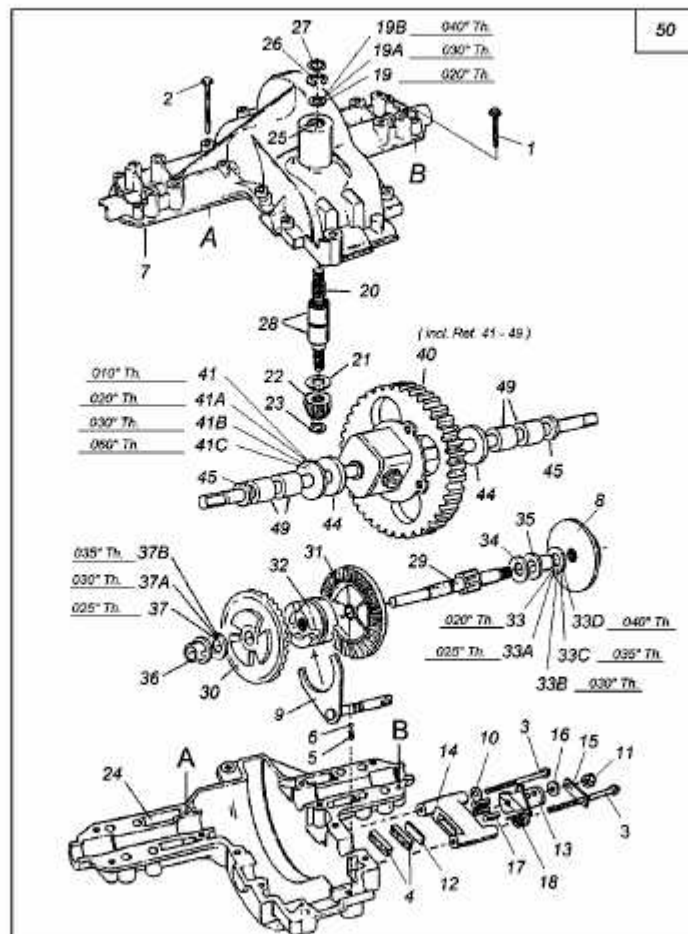

MODEL 618-0167B  
SINGLE SPEED TRANSAXLE - LH.

RIDER MODELS 760 THRU 769

50

E3-01318A-01