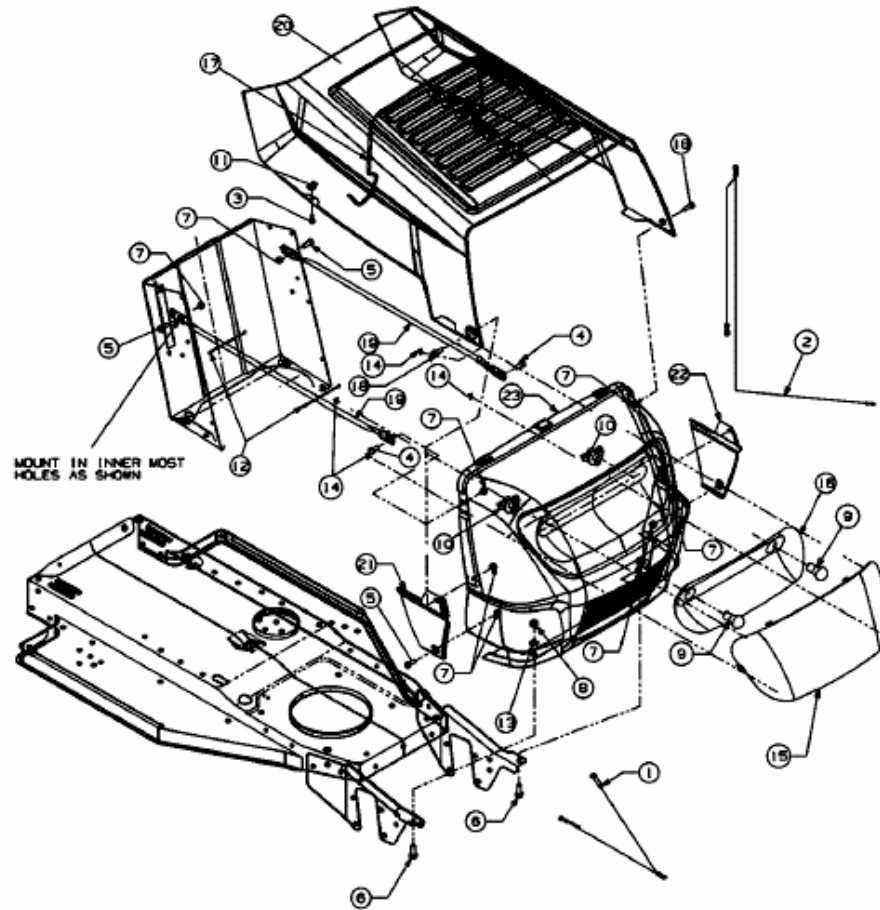

SPIDER 76 RDT > 13D1452C676 (2008) > MOTORHAUBE 2-STYLE

E3-02058B-01