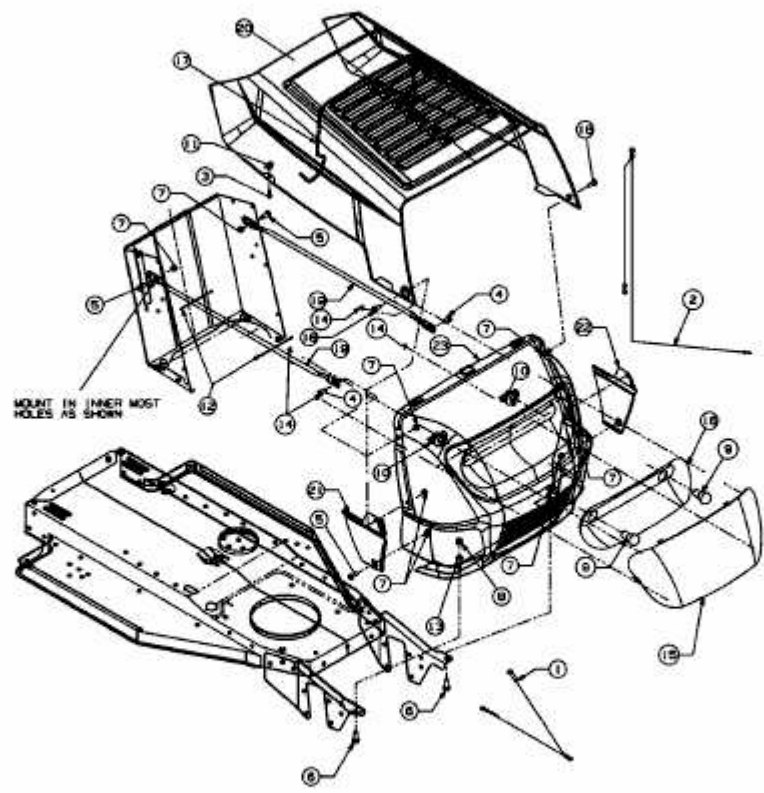

SPIDER 91 SD > 13D1452B467 (2008) > MOTORHAUBE 2-STYLE

E3-02058B-01