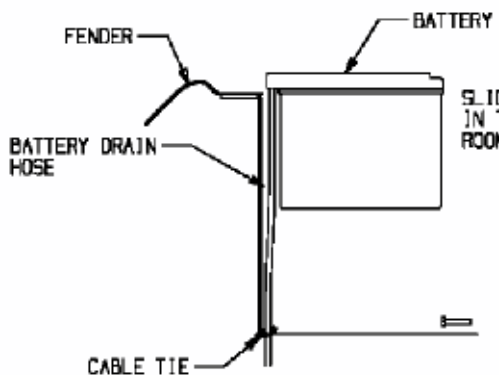

MASTERCUT 76 > 13D1450C459 (2007) > RAHMEN

ON BOTH SIDES

SLIDE THE BATTERY FORWARD  
IN THE BATTERY TRAY TO MAKE  
ROOM FOR THE HOSE BEHIND THE BATTERY

E3-02094B-01