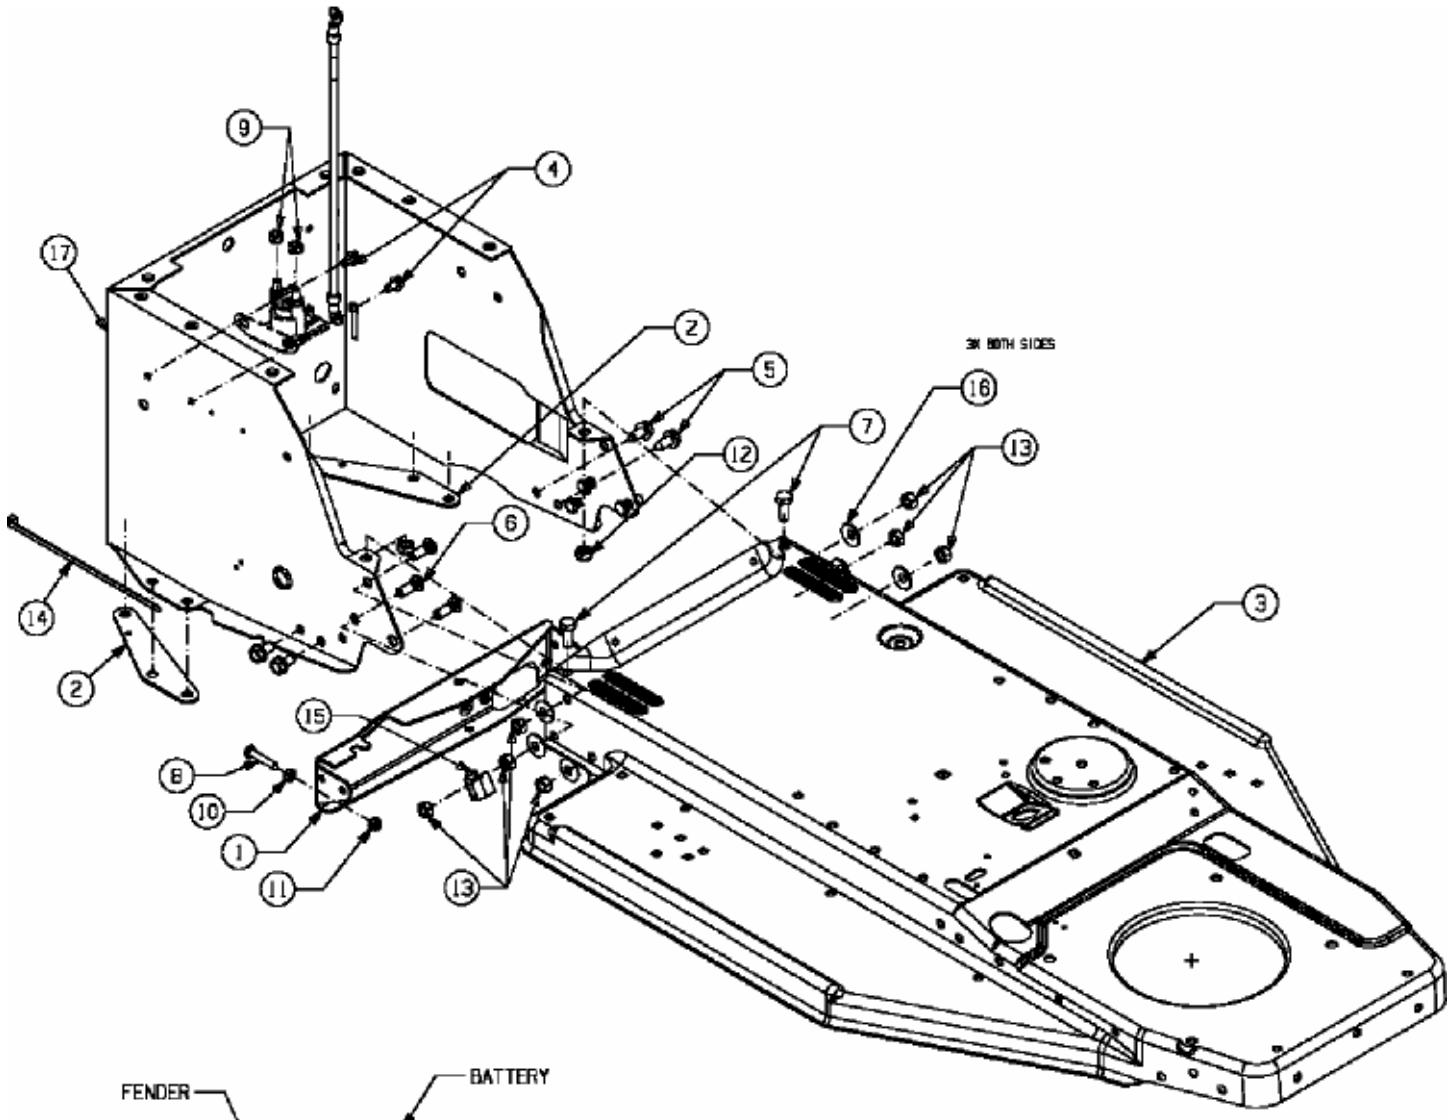

MASTERCUT 76 > 13D1450C459 (2007) > RAHMEN

ON BOTH SIDES

SLIDE THE BATTERY FORWARD  
IN THE BATTERY TRAY TO MAKE  
ROOM FOR THE HOSE BEHIND THE BATTERY

E3-02094B-01