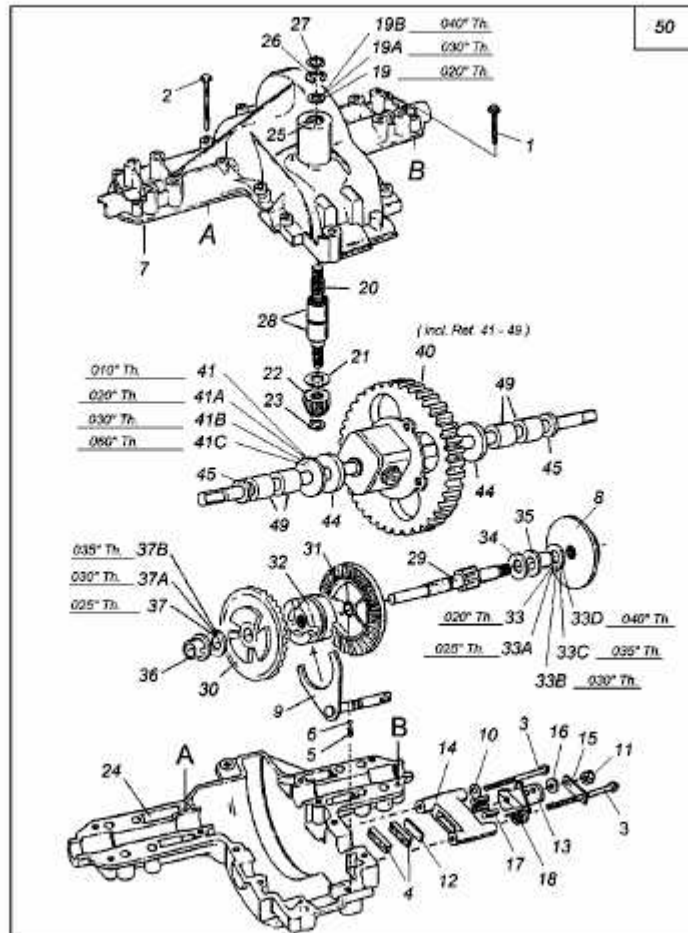

MODEL 618-0167B
SINGLE SPEED TRANSAXLE - LH.

RIDER MODELS 760 THRU 769

E3-01318A-01