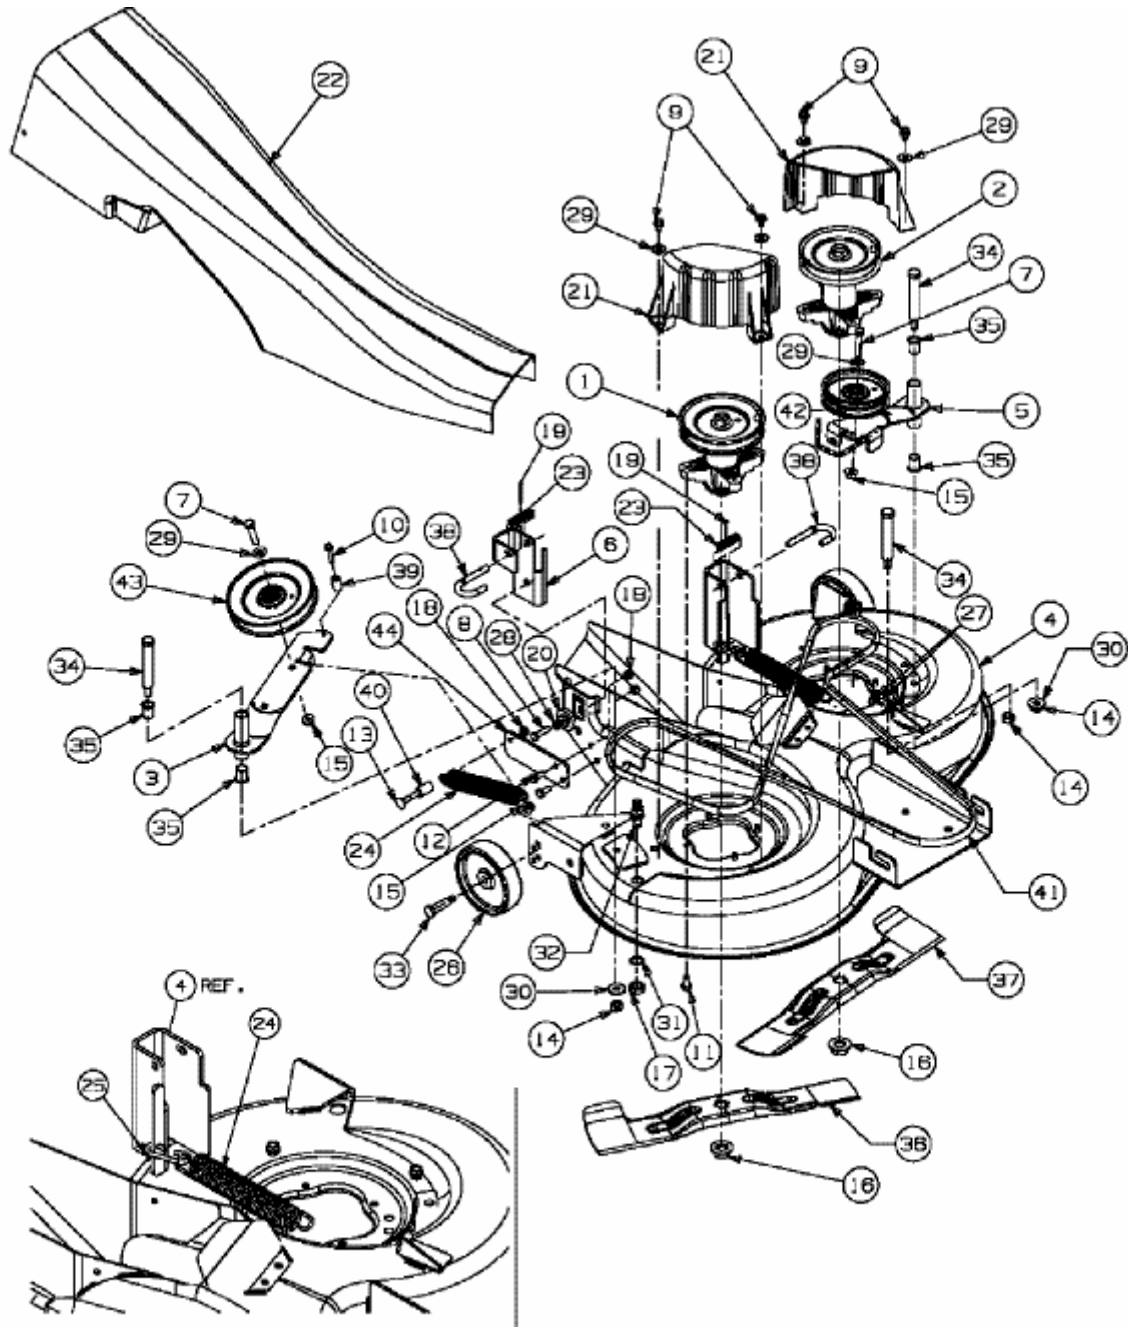

705 > 13CV509E611 (2006) > MÄHWERK E (36"/92CM)

INSTALLATION OF SPRING  
**Feder-Montage**

**E3-02416A-01**