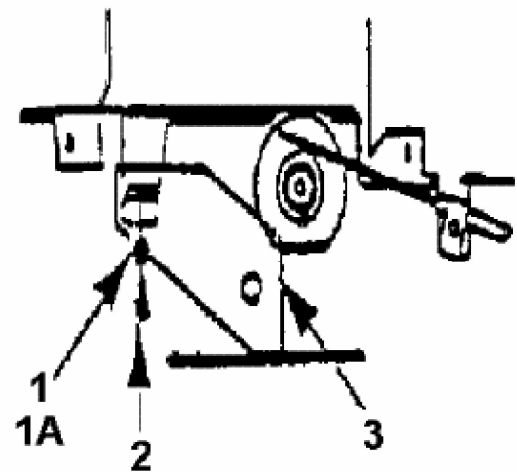

Throttle Limiter Screw
is mounted here

fsg