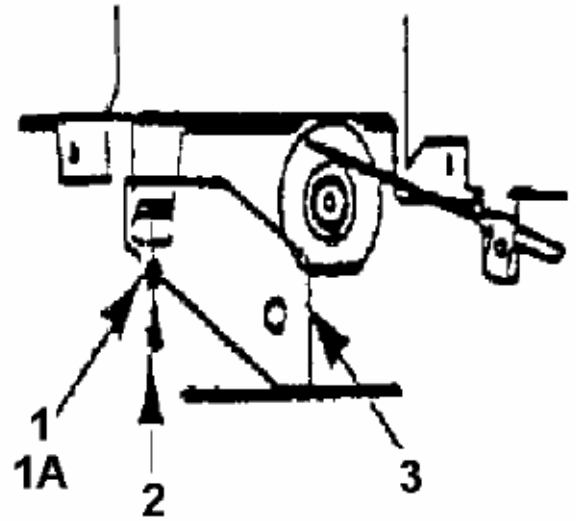

Throttle Limiter Screw
is mounted here

fsg