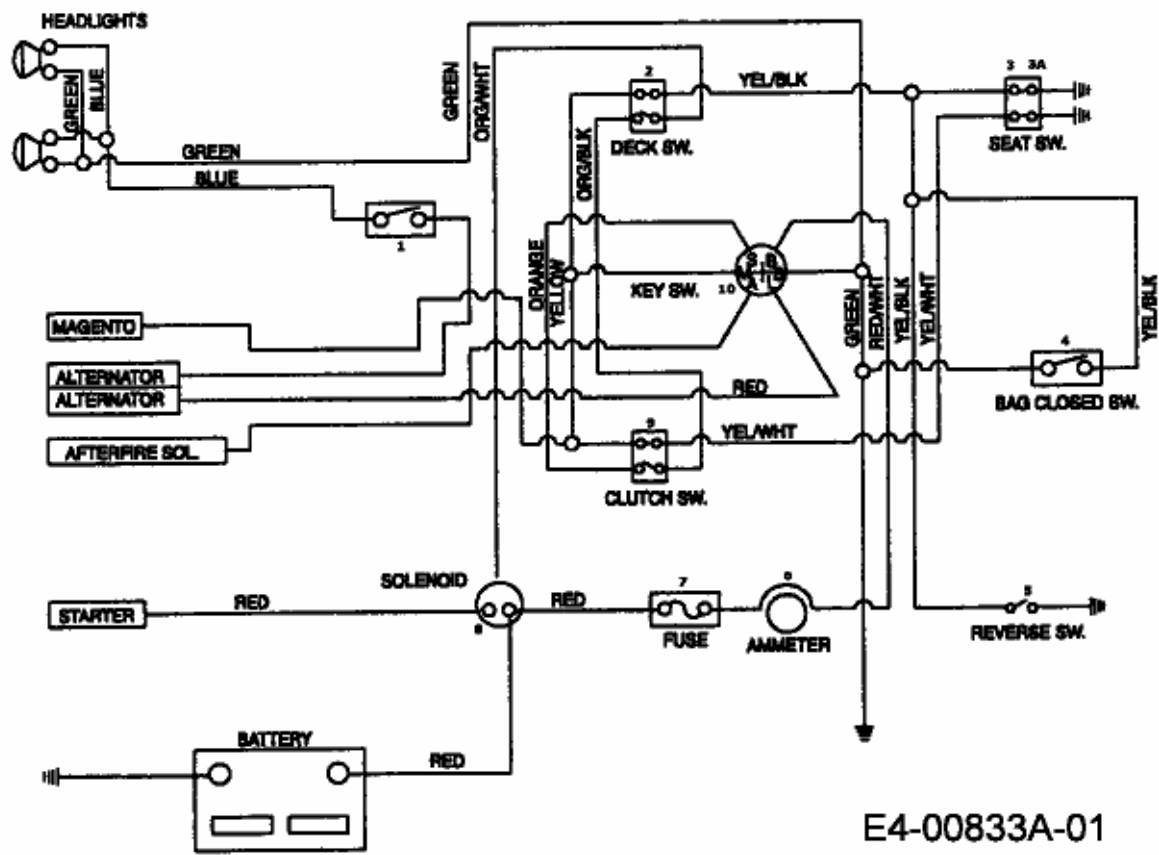

Wire Harness (Manual PTO Without Indicator Lights)

E4-00833A-01