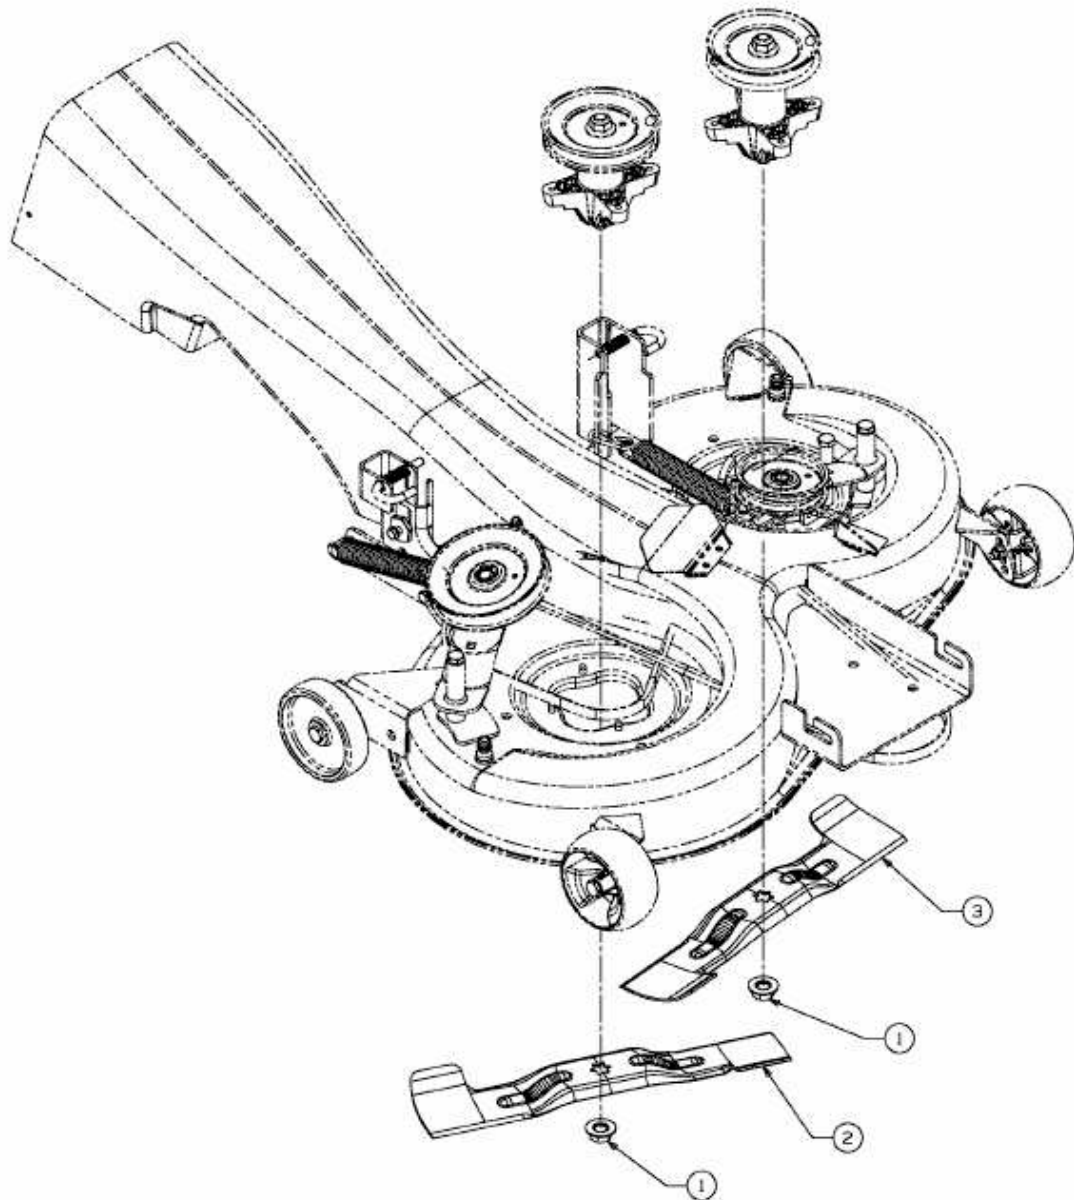

GLX 92 RHLK > 13CI516E690 (2007) > HIGH LIFT MESSER

E3-03075A-01