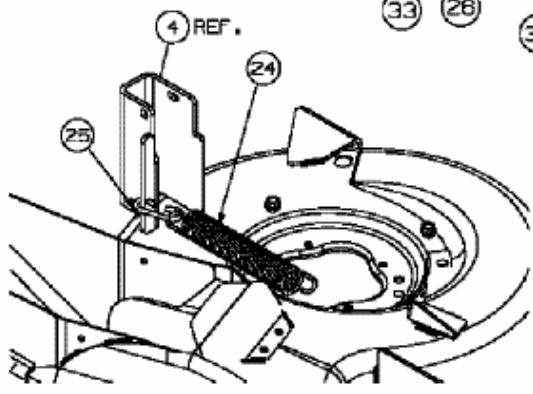

GLX 92 RHLK > 13CI516E690 (2006) > MÄHWERK E (36"/92CM)

INSTALLATION OF SPRING

**Feder-Montage**

**E3-02416A-01**