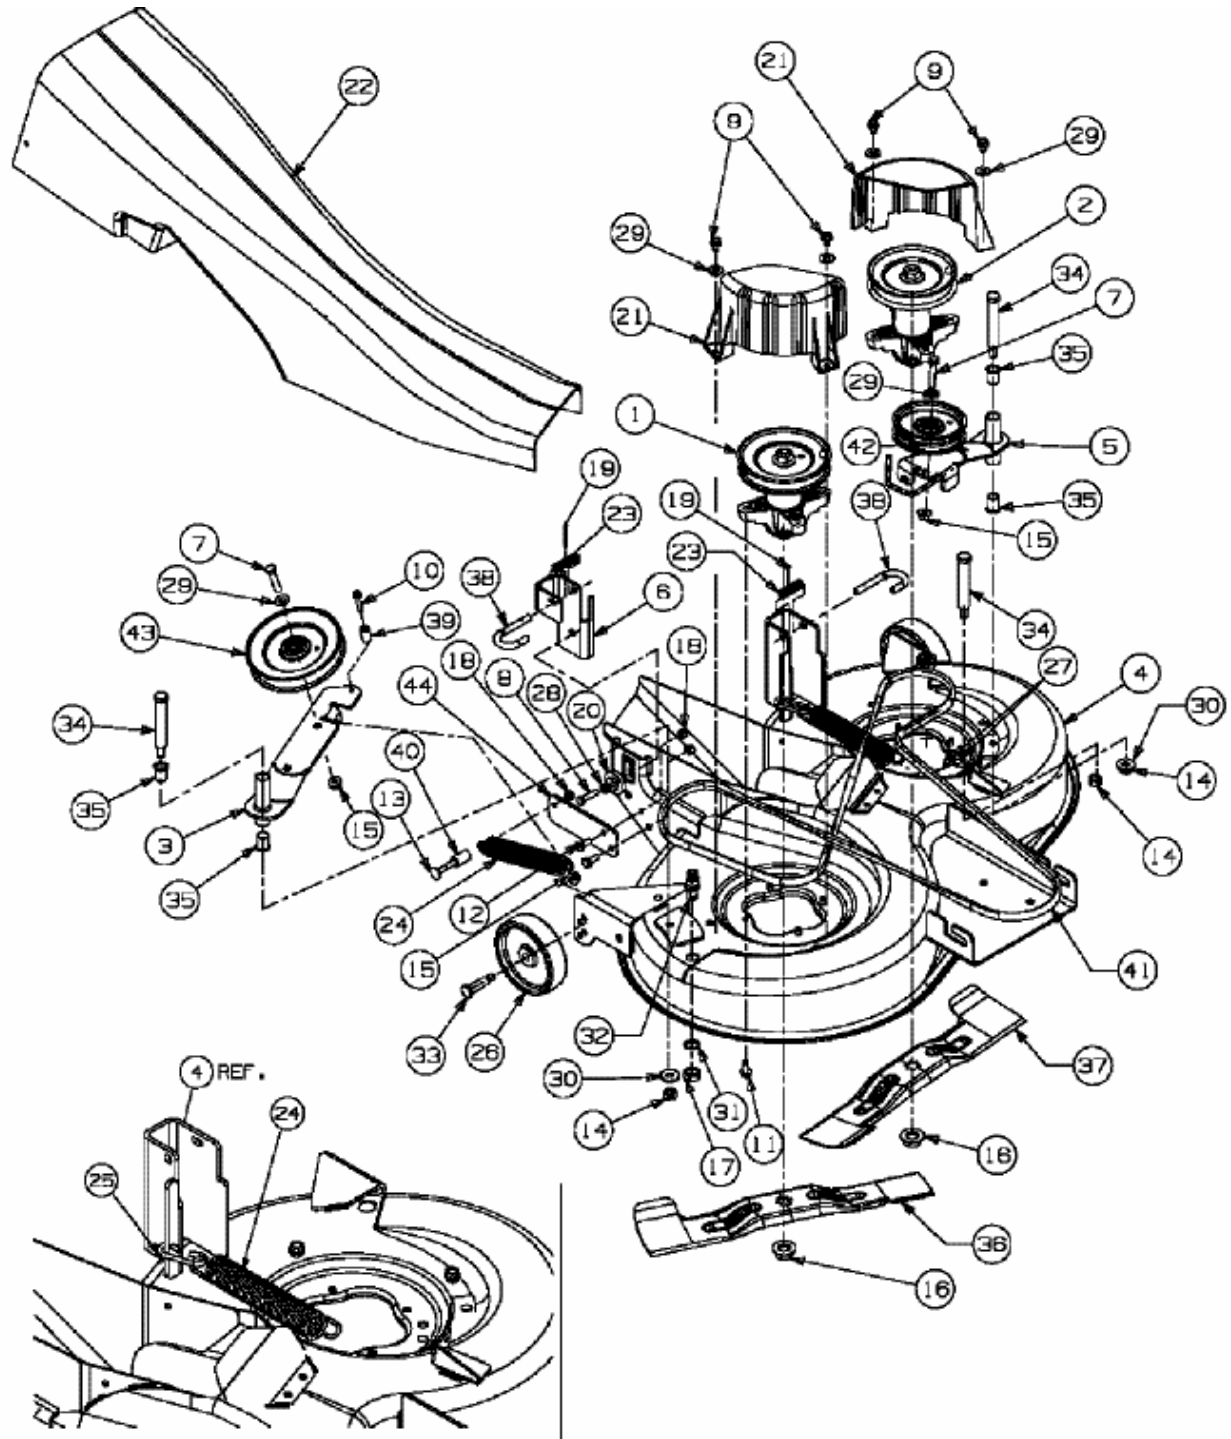

GLX 92 RHLK > 13CI516E690 (2006) > MÄHWERK E (36"/92CM)

INSTALLATION OF SPRING

**Feder-Montage**

**E3-02416A-01**