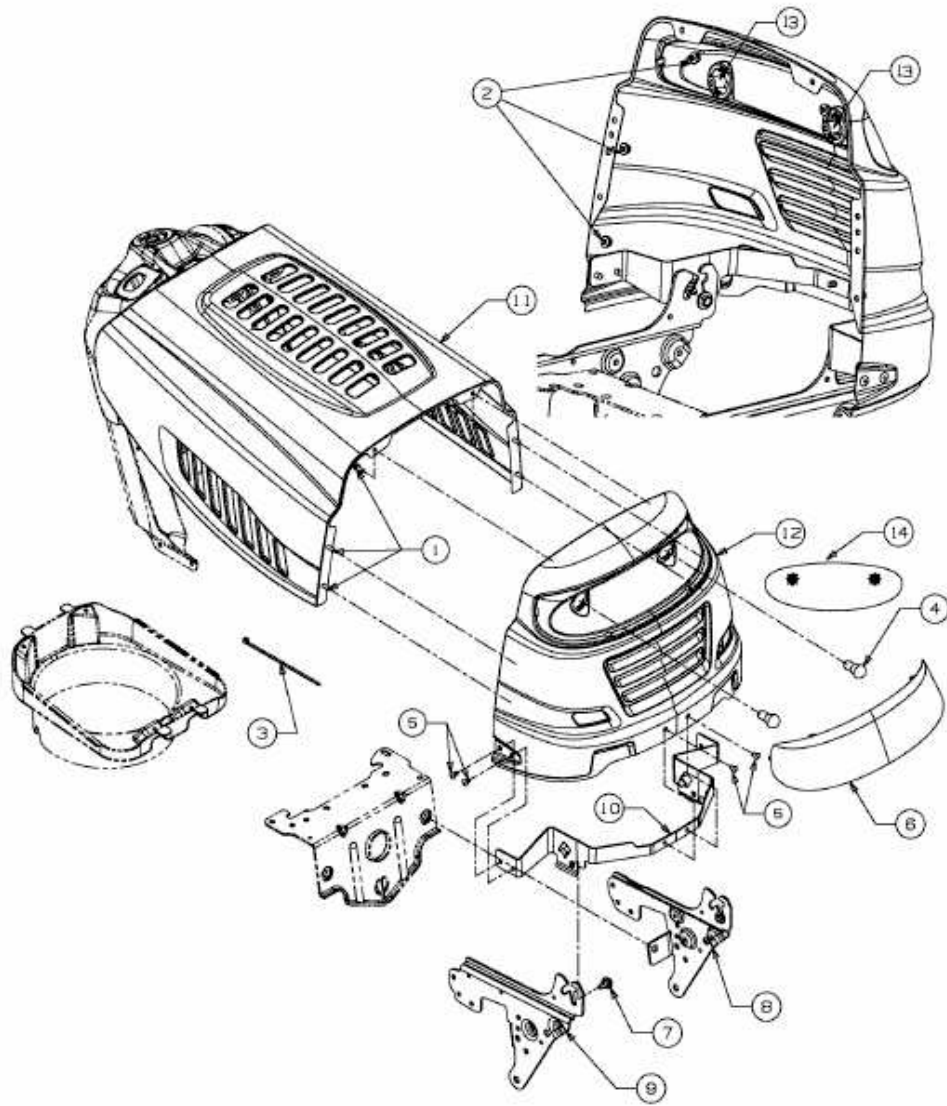

SMART RF 125 H > 13CH795F676 (2014) > MOTORHAUBE 5-STYLE

E3-08098B-01