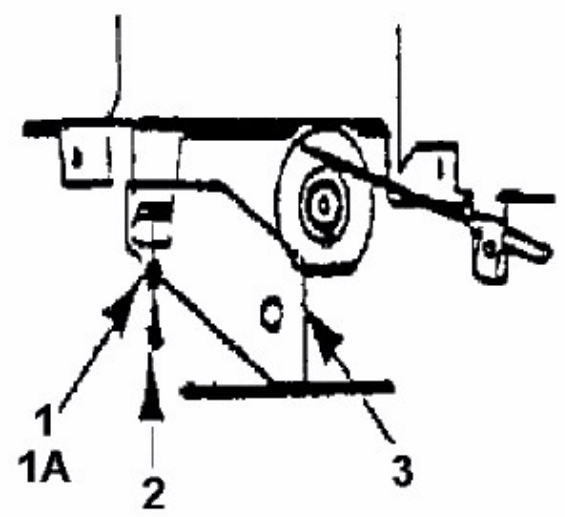

Throttle Limiter Screw  
is mounted here

fsg