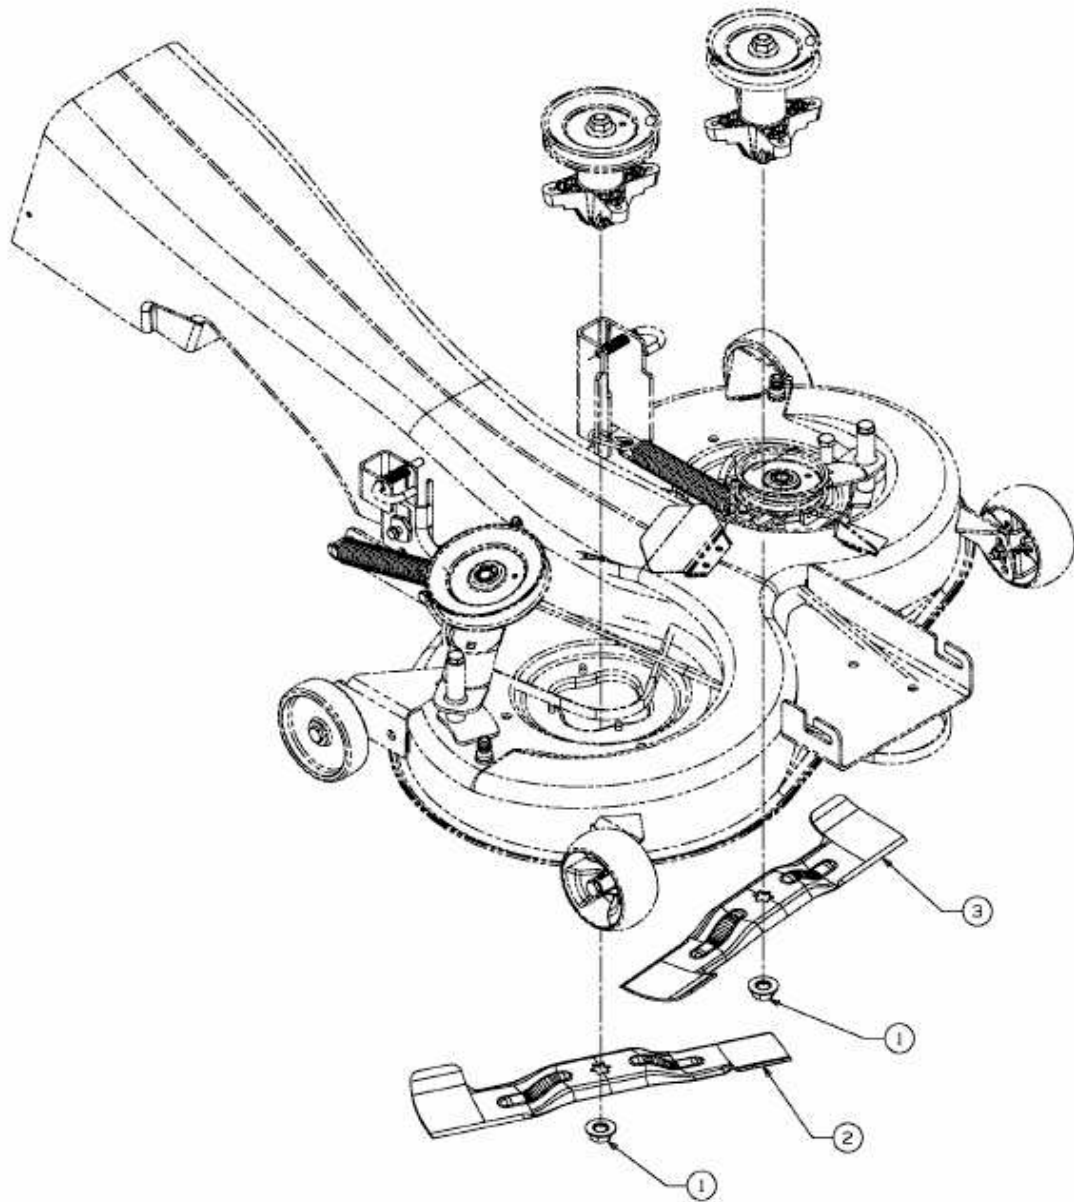

GLX 92 RHLK > 13CG516E690 (2008) > HIGH LIFT MESSER

E3-03075A-01