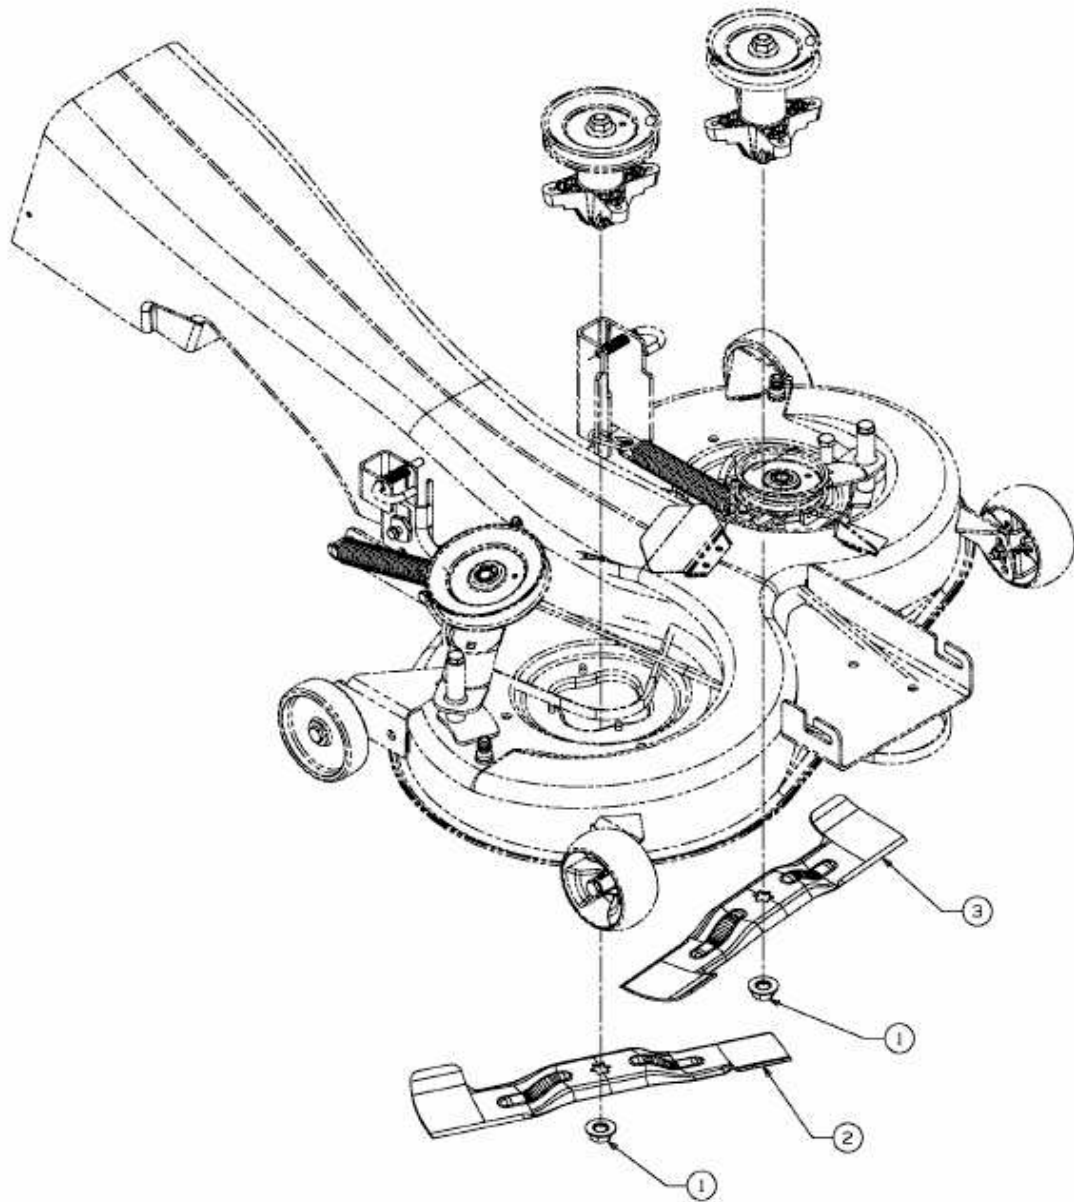

GLX 92 RALK > 13CG506E690 (2008) > HIGH LIFT MESSER

E3-03075A-01