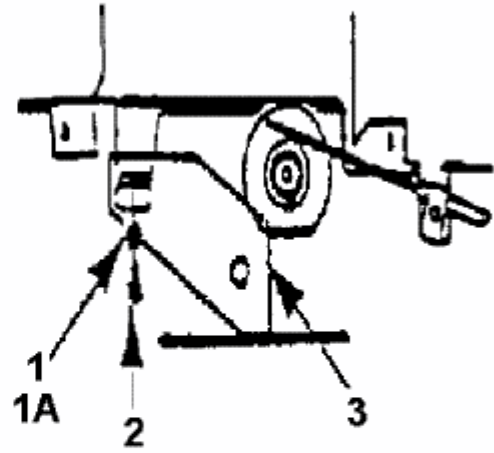

Throttle Limiter Screw  
is mounted here

fsg