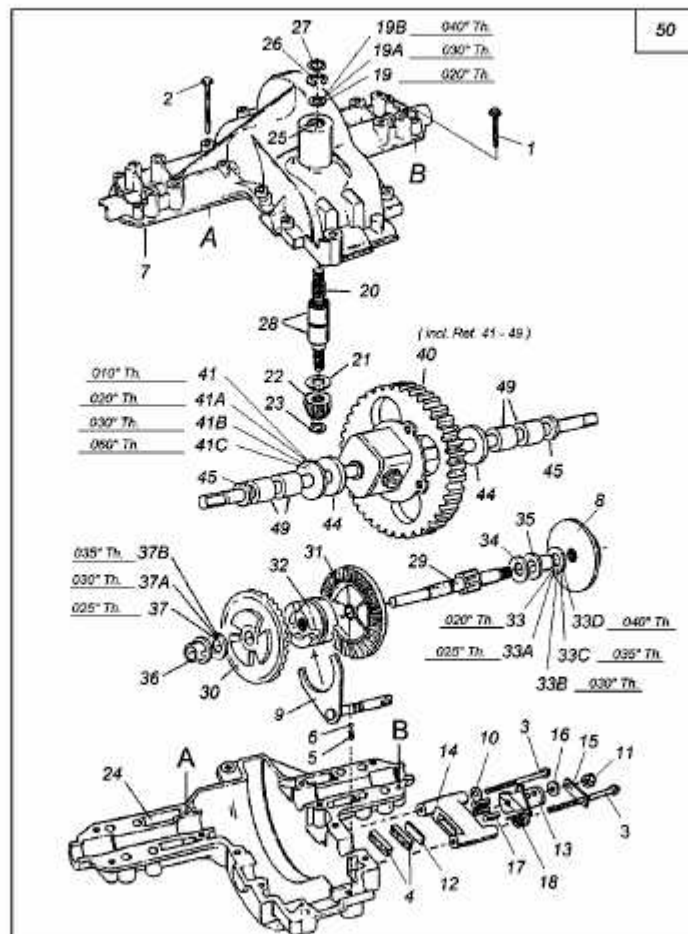

MODEL 618-0167B  
SINGLE SPEED TRANSAXLE - LH.

RIDER MODELS 760 THRU 769

E3-01318A-01