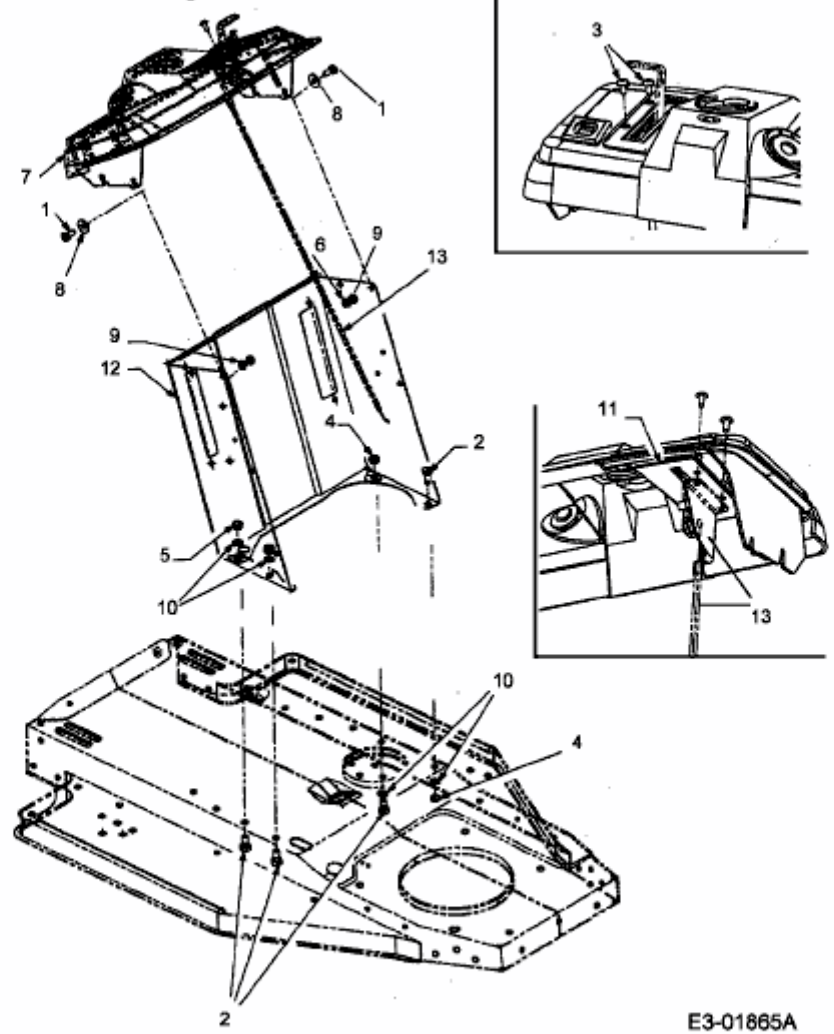

Rider 400 , 2-Style
Armat.Brett /
Dash Panel w/o Light

E3-01865A